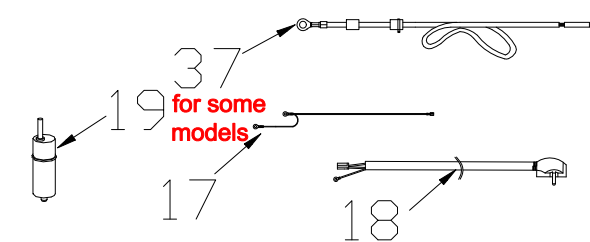

**optional part**

for some models

Cap Part Code:  
1213200000362

for some models

for some models

for some models

for some models