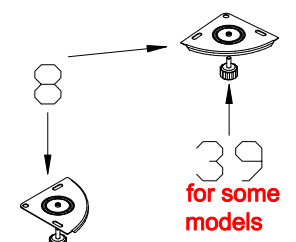

**optional part**

for some models

Cap Part Code:  
1213200000362

for some models

for some models

for some models

for some models