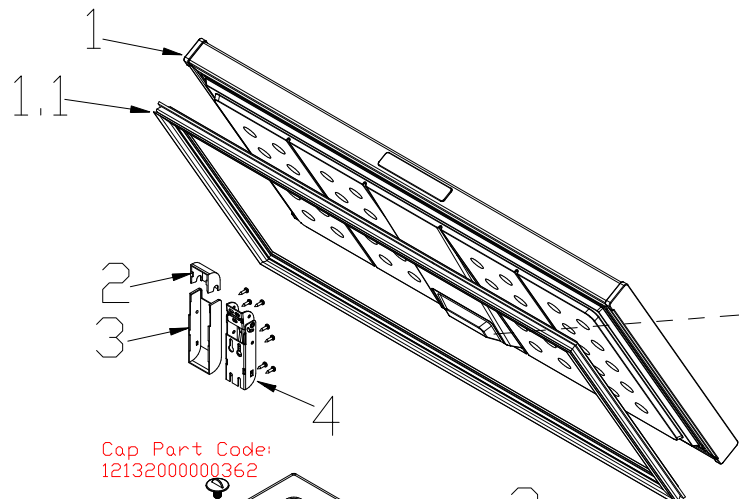

**optional part**

for some models

Cap Part Code:  
1213200000362

for some models

for some models

for some models

for some models