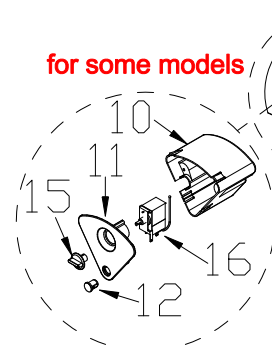

**optional part**

for some models

Cap Part Code:  
1213200000362

for some models

for some models

for some models

for some models