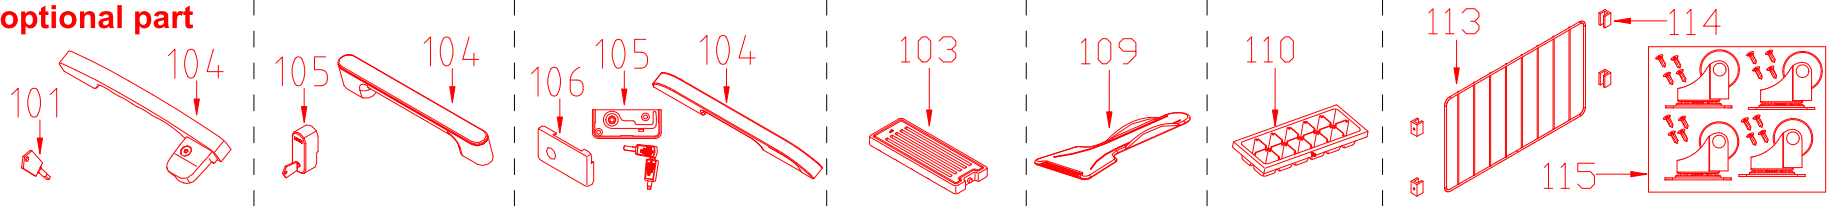

**optional part**

for some models

Cap Part Code:  
1213200000362

for some models

for some models

for some models

for some models