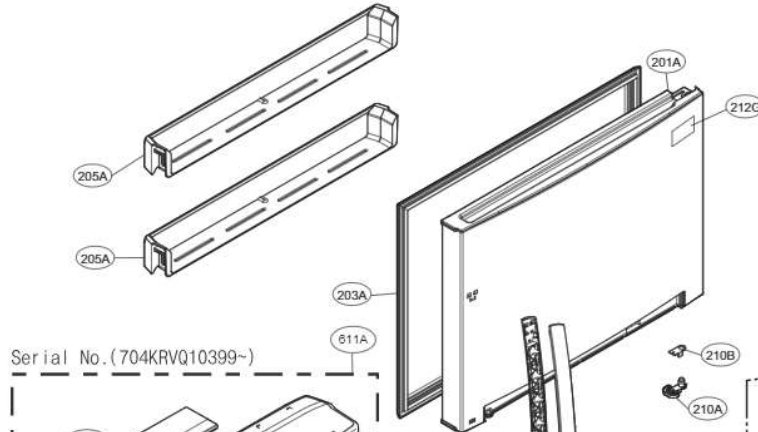

▶ GR-B802H*** / GR-M802H*** / GR-B762H*** / GR-M762H*** / GR-B762H**C /GR-M762H**Z

► GR-B802H**** / GR-B762H*** /GR-B762H**C

Serial No. (~704KRVQ10399)

※ When replace 231A, replace 611A,241H,241G also. Please refer to the table below for details. If not replace Door, please use ※ 611A

※ When replacing the fridge door(Loc No. 231A), replace the door basket as well. (Loc No. 611A, 241H,241G)

Model Name	Color	Desc.	Serial No.		SVC Loc.
			~704KRVQ10399 Part No.	704KRVQ10399~ Part No.	
GR-B802HS**	Noble Steel	Door Foam Assembly, Refrigerator	ADD7394818	ADD75036017	231A
		Door Foam Assembly, Refrigerator	ADD75036006	ADD75036017	231A
		Button Assembly	ABH74260403	ABH74721201	613A
		Cover, Dispenser	MCK66610703	MCK67970761	611L
		Case, Outer	MCK66611801	M3H64862661	611Z
		Tray, Drain	M3562252134	MCK65093401	611M
		Basket Assembly, Door	AAP73493101(Persian) AAP73493102(English)	AIL74712102(Persian) AIL74712101(English)	611A
GR-B802HQ**	EMBO White	Basket Door	MAN62329401	MAN63910001	241H
		Door Foam Assembly, Refrigerator	ADD73948201	ADD75036015	231A
		Door Foam Assembly	ABH74260404	ABH74721203	613A
		Cover, Dispenser	MCK66610704	MCK67970763	611L
		Case, Outer	MCK66611801	M3H64862661	611Z
		Tray, Drain	M3562252134	MCK65093405	611M
		Basket Assembly, Door	AAP73493101(Persian) AAP73493102(English)	AIL74712102(Persian) AIL74712101(English)	611A
GR-B802HL**	Platinum Silver 3	Basket Door	MAN62329401	MAN63910001	241H
		Door Foam Assembly, Refrigerator	ADD73948208	ADD75036018	231A
		Button Assembly	ABH74260401	ABH74721204	613A
		Cover, Dispenser	MCK66610709	MCK67970794	611L
		Case, Outer	MCK66611801	M3H64862661	611Z
		Tray, Drain	M3562252134	MCK65093404	611M
		Basket Assembly, Door	AAP73493101(Persian) AAP73493102(English)	AIL74712102(Persian) AIL74712101(English)	611A