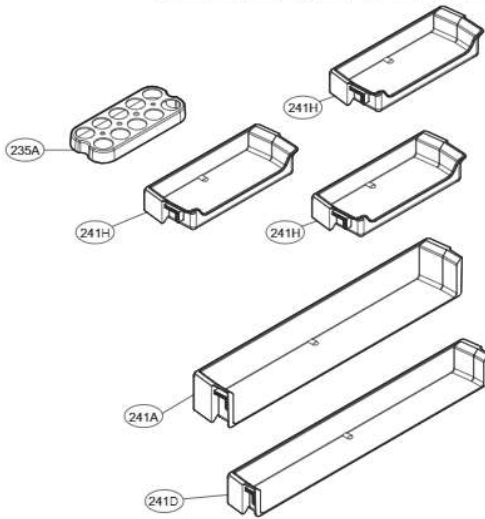

▶ GR-B802H*** / GR-M802H*** / GR-B762H*** / GR-M762H*** / GR-B762H**C /GR-M762H**Z

► GR-B802H**** / GR-B762H*** /GR-B762H**C

Serial No. (~704KRVQ10399)

※ When replace 231A, replace 611A,241H,241G also. Please refer to the table below for details. If not replace Door, please use ※ 611A

※ When replacing the fridge door(Loc No. 231A), replace the door basket as well. (Loc No. 611A, 241H,241G)

Model Name	Color	Desc.	Serial No.		SVC Loc.
			~704KRVQ10399 Part No.	704KRVQ10399~ Part No.	
GR-B802HS**	Noble Steel	Door Foam Assembly, Refrigerator	ADD7394818	ADD75036017	231A
		Door Foam Assembly, Refrigerator	ADD75036006	ADD75036017	231A
		Button Assembly	ABH74260403	ABH74721201	613A
		Cover, Dispenser	MCK66610703	MCK67970761	611L
		Case, Outer	MCK66611801	M3H64862661	611Z
		Tray, Drain	M3562252134	MCK65093401	611M
		Basket Assembly, Door	AAP73493101(Persian) AAP73493102(English)	AIL74712102(Persian) AIL74712101(English)	611A
GR-B802HQ**	EMBO White	Basket Door	MAN62329401	MAN63910001	241H
		Door Foam Assembly, Refrigerator	ADD73948201	ADD75036015	231A
		Door Foam Assembly	ABH74260404	ABH74721203	613A
		Cover, Dispenser	MCK66610704	MCK67970763	611L
		Case, Outer	MCK66611801	M3H64862661	611Z
		Tray, Drain	M3562252134	MCK65093405	611M
		Basket Assembly, Door	AAP73493101(Persian) AAP73493102(English)	AIL74712102(Persian) AIL74712101(English)	611A
GR-B802HL**	Platinum Silver 3	Basket Door	MAN62329401	MAN63910001	241H
		Door Foam Assembly, Refrigerator	ADD73948208	ADD75036018	231A
		Button Assembly	ABH74260401	ABH74721204	613A
		Cover, Dispenser	MCK66610709	MCK67970794	611L
		Case, Outer	MCK66611801	M3H64862661	611Z
		Tray, Drain	M3562252134	MCK65093404	611M
		Basket Assembly, Door	AAP73493101(Persian) AAP73493102(English)	AIL74712102(Persian) AIL74712101(English)	611A