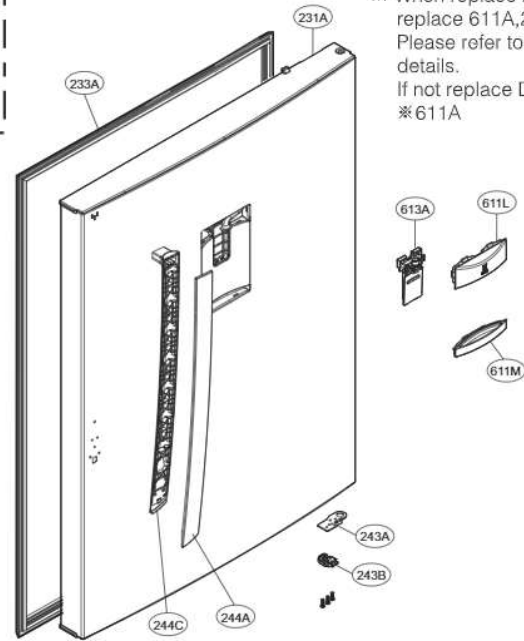

▶ GR-B802H*** / GR-M802H*** / GR-B762H*** / GR-M762H*** / GR-B762H**C /GR-M762H**Z

► GR-B802H**** / GR-B762H*** /GR-B762H**C

Serial No. (~704KRVQ10399)

※ When replace 231A, replace 611A,241H,241G also. Please refer to the table below for details. If not replace Door, please use ※ 611A

※ When replacing the fridge door(Loc No. 231A), replace the door basket as well. (Loc No. 611A, 241H,241G)

Model Name	Color	Desc.	Serial No.		SVC Loc.
			~704KRVQ10399 Part No.	704KRVQ10399~ Part No.	
GR-B802HS**	Noble Steel	Door Foam Assembly, Refrigerator	ADD7394818	ADD75036017	231A
		Door Foam Assembly, Refrigerator	ADD75036006	ADD75036017	231A
		Button Assembly	ABH74260403	ABH74721201	613A
		Cover, Dispenser	MCK66610703	MCK67970761	611L
		Case, Outer	MCK66611801	M3H64862661	611Z
		Tray, Drain	M3562252134	MCK65093401	611M
		Basket Assembly, Door	AAP73493101(Persian) AAP73493102(English)	AIL74712102(Persian) AIL74712101(English)	611A
GR-B802HQ**	EMBO White	Basket Door	MAN62329401	MAN63910001	241H
		Door Foam Assembly, Refrigerator	ADD73948201	ADD75036015	231A
		Door Foam Assembly	ABH74260404	ABH74721203	613A
		Cover, Dispenser	MCK66610704	MCK67970763	611L
		Case, Outer	MCK66611801	M3H64862661	611Z
		Tray, Drain	M3562252134	MCK65093405	611M
		Basket Assembly, Door	AAP73493101(Persian) AAP73493102(English)	AIL74712102(Persian) AIL74712101(English)	611A
GR-B802HL**	Platinum Silver 3	Basket Door	MAN62329401	MAN63910001	241H
		Door Foam Assembly, Refrigerator	ADD73948208	ADD75036018	231A
		Button Assembly	ABH74260401	ABH74721204	613A
		Cover, Dispenser	MCK66610709	MCK67970794	611L
		Case, Outer	MCK66611801	M3H64862661	611Z
		Tray, Drain	M3562252134	MCK65093404	611M
		Basket Assembly, Door	AAP73493101(Persian) AAP73493102(English)	AIL74712102(Persian) AIL74712101(English)	611A