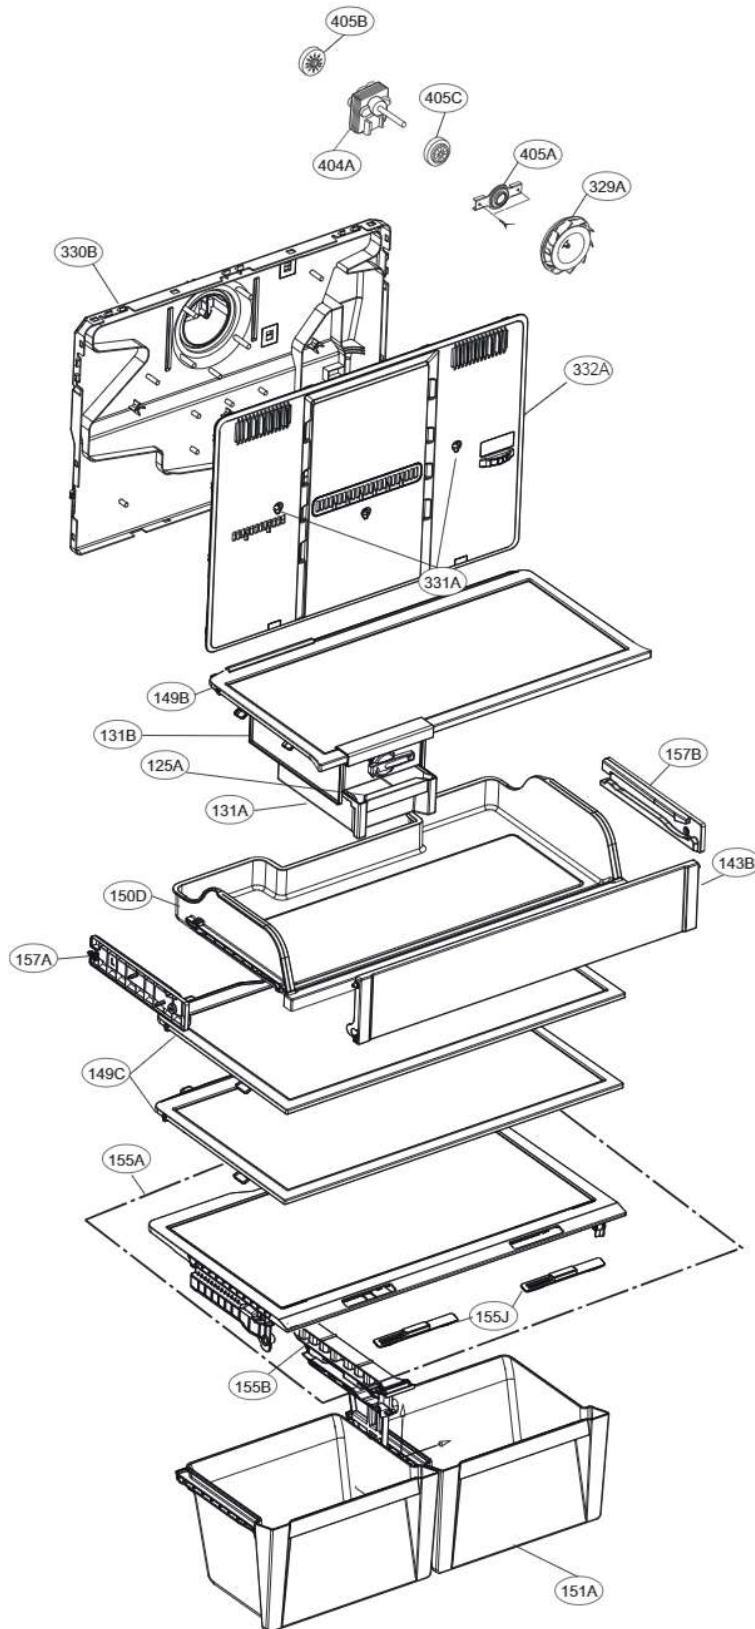

▶ GR-B802H*** / GR-M802H*** / GR-B762H*** / GR-M762H*** / GR-B762H**C /GR-M762H**Z

► GR-B802H**** / GR-B762H*** /GR-B762H**C

Serial No. (~704KRVQ10399)

※ When replace 231A, replace 611A,241H,241G also. Please refer to the table below for details. If not replace Door, please use ※ 611A

※ When replacing the fridge door(Loc No. 231A), replace the door basket as well. (Loc No. 611A, 241H,241G)

Model Name	Color	Desc.	Serial No.		SVC Loc.
			~704KRVQ10399 Part No.	704KRVQ10399~ Part No.	
GR-B802HS**	Noble Steel	Door Foam Assembly, Refrigerator	ADD7394818	ADD75036017	231A
		Door Foam Assembly, Refrigerator	ADD75036006	ADD75036017	231A
		Button Assembly	ABH74260403	ABH74721201	613A
		Cover, Dispenser	MCK66610703	MCK67970761	611L
		Case, Outer	MCK66611801	M3H64862661	611Z
		Tray, Drain	M3562252134	MCK65093401	611M
		Basket Assembly, Door	AAP73493101(Persian) AAP73493102(English)	AIL74712102(Persian) AIL74712101(English)	611A
GR-B802HQ**	EMBO White	Basket Door	MAN62329401	MAN63910001	241H
		Door Foam Assembly, Refrigerator	ADD73948201	ADD75036015	231A
		Door Foam Assembly	ABH74260404	ABH74721203	613A
		Cover, Dispenser	MCK66610704	MCK67970763	611L
		Case, Outer	MCK66611801	M3H64862661	611Z
		Tray, Drain	M3562252134	MCK65093405	611M
		Basket Assembly, Door	AAP73493101(Persian) AAP73493102(English)	AIL74712102(Persian) AIL74712101(English)	611A
GR-B802HL**	Platinum Silver 3	Basket Door	MAN62329401	MAN63910001	241H
		Door Foam Assembly, Refrigerator	ADD73948208	ADD75036018	231A
		Button Assembly	ABH74260401	ABH74721204	613A
		Cover, Dispenser	MCK66610709	MCK67970794	611L
		Case, Outer	MCK66611801	M3H64862661	611Z
		Tray, Drain	M3562252134	MCK65093404	611M
		Basket Assembly, Door	AAP73493101(Persian) AAP73493102(English)	AIL74712102(Persian) AIL74712101(English)	611A