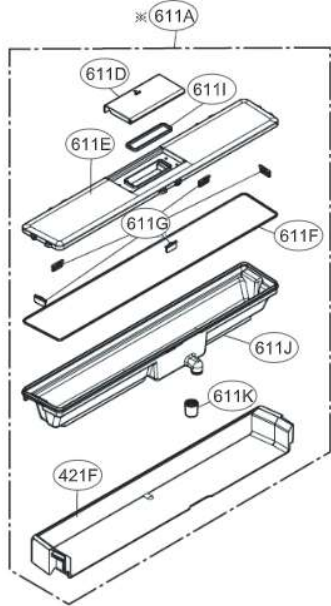

▶ GR-B802H*** / GR-M802H*** / GR-B762H*** / GR-M762H*** / GR-B762H**C /GR-M762H**Z

► GR-B802H**** / GR-B762H*** /GR-B762H**C

Serial No. (~704KRVQ10399)

※ When replace 231A, replace 611A,241H,241G also. Please refer to the table below for details. If not replace Door, please use ※ 611A

※ When replacing the fridge door(Loc No. 231A), replace the door basket as well. (Loc No. 611A, 241H,241G)

Model Name	Color	Desc.	Serial No.		SVC Loc.
			~704KRVQ10399 Part No.	704KRVQ10399~ Part No.	
GR-B802HS**	Noble Steel	Door Foam Assembly, Refrigerator	ADD7394818	ADD75036017	231A
		Door Foam Assembly, Refrigerator	ADD75036006	ADD75036017	231A
		Button Assembly	ABH74260403	ABH74721201	613A
		Cover, Dispenser	MCK66610703	MCK67970761	611L
		Case, Outer	MCK66611801	M3H64862661	611Z
		Tray, Drain	M3562252134	MCK65093401	611M
		Basket Assembly, Door	AAP73493101(Persian) AAP73493102(English)	AIL74712102(Persian) AIL74712101(English)	611A
GR-B802HQ**	EMBO White	Basket Door	MAN62329401	MAN63910001	241H
		Door Foam Assembly, Refrigerator	ADD73948201	ADD75036015	231A
		Door Foam Assembly	ABH74260404	ABH74721203	613A
		Cover, Dispenser	MCK66610704	MCK67970763	611L
		Case, Outer	MCK66611801	M3H64862661	611Z
		Tray, Drain	M3562252134	MCK65093405	611M
		Basket Assembly, Door	AAP73493101(Persian) AAP73493102(English)	AIL74712102(Persian) AIL74712101(English)	611A
GR-B802HL**	Platinum Silver 3	Basket Door	MAN62329401	MAN63910001	241H
		Door Foam Assembly, Refrigerator	ADD73948208	ADD75036018	231A
		Button Assembly	ABH74260401	ABH74721204	613A
		Cover, Dispenser	MCK66610709	MCK67970794	611L
		Case, Outer	MCK66611801	M3H64862661	611Z
		Tray, Drain	M3562252134	MCK65093404	611M
		Basket Assembly, Door	AAP73493101(Persian) AAP73493102(English)	AIL74712102(Persian) AIL74712101(English)	611A