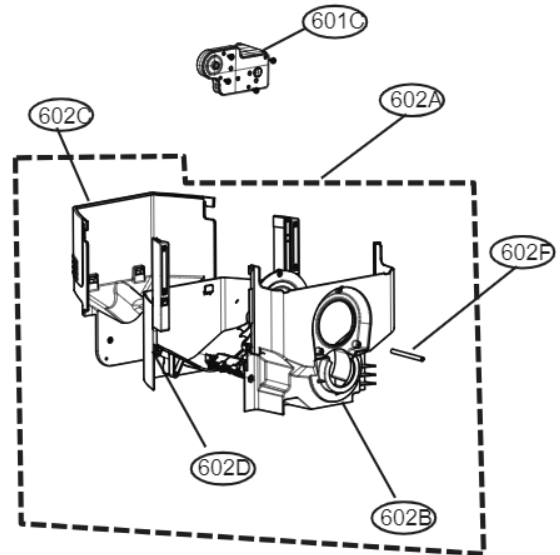

## FREEZER DOOR PART

※6012A->600A Dispenser Assembly, Ice EAU61563111(Before)  
ACZ74070603(After).Service Bulletin No.CNZ201900091-01 register error.

※200A is obsolete part.  
Service Bulletin No.CNZ201900091-01  
registered unnecessary parts(200A)