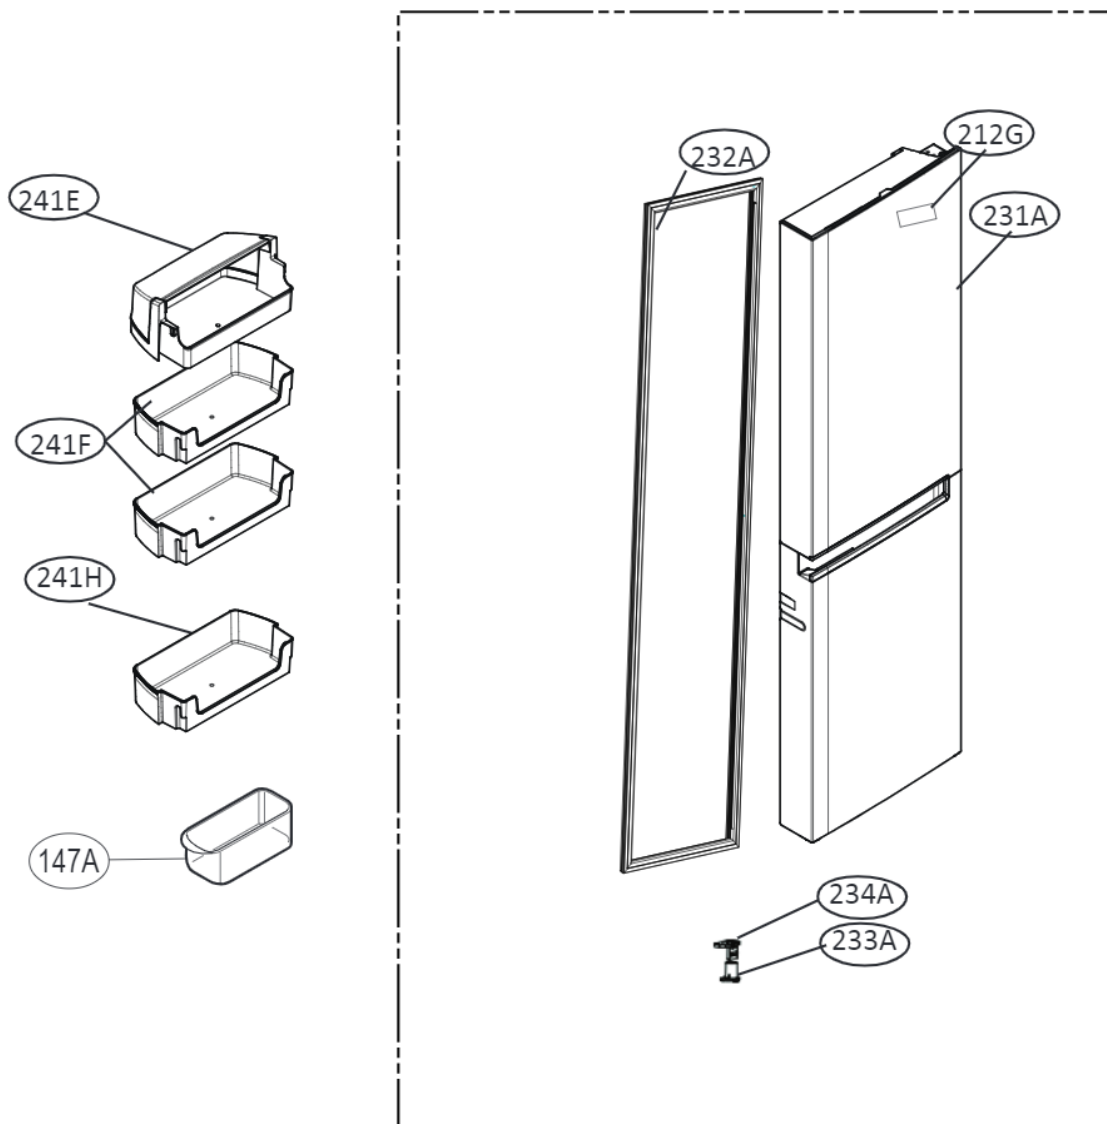

EXPLODED VIEW

REFRIGERATOR DOOR