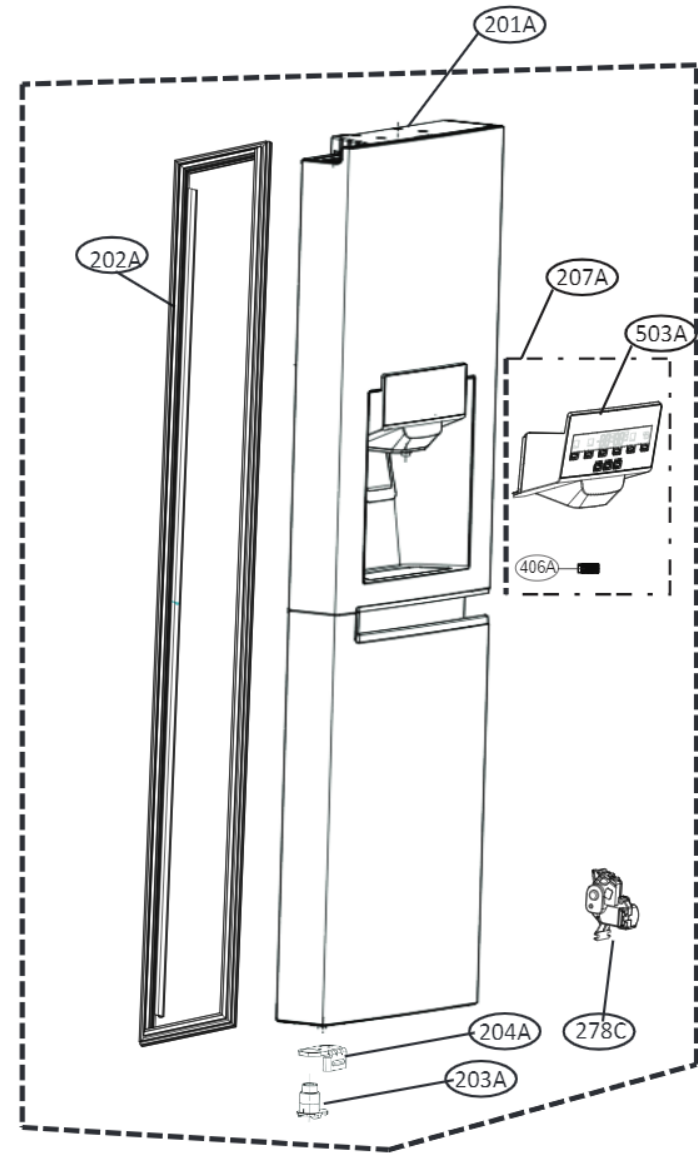

## FREEZER DOOR PART

※6012A->600A Dispenser Assembly, Ice EAU61563111(Before)  
ACZ74070603(After).Service Bulletin No.CNZ201900091-01 register error.

※200A is obsolete part.  
Service Bulletin No.CNZ201900091-01  
registered unnecessary parts(200A)

## REFRIGERATOR DOOR