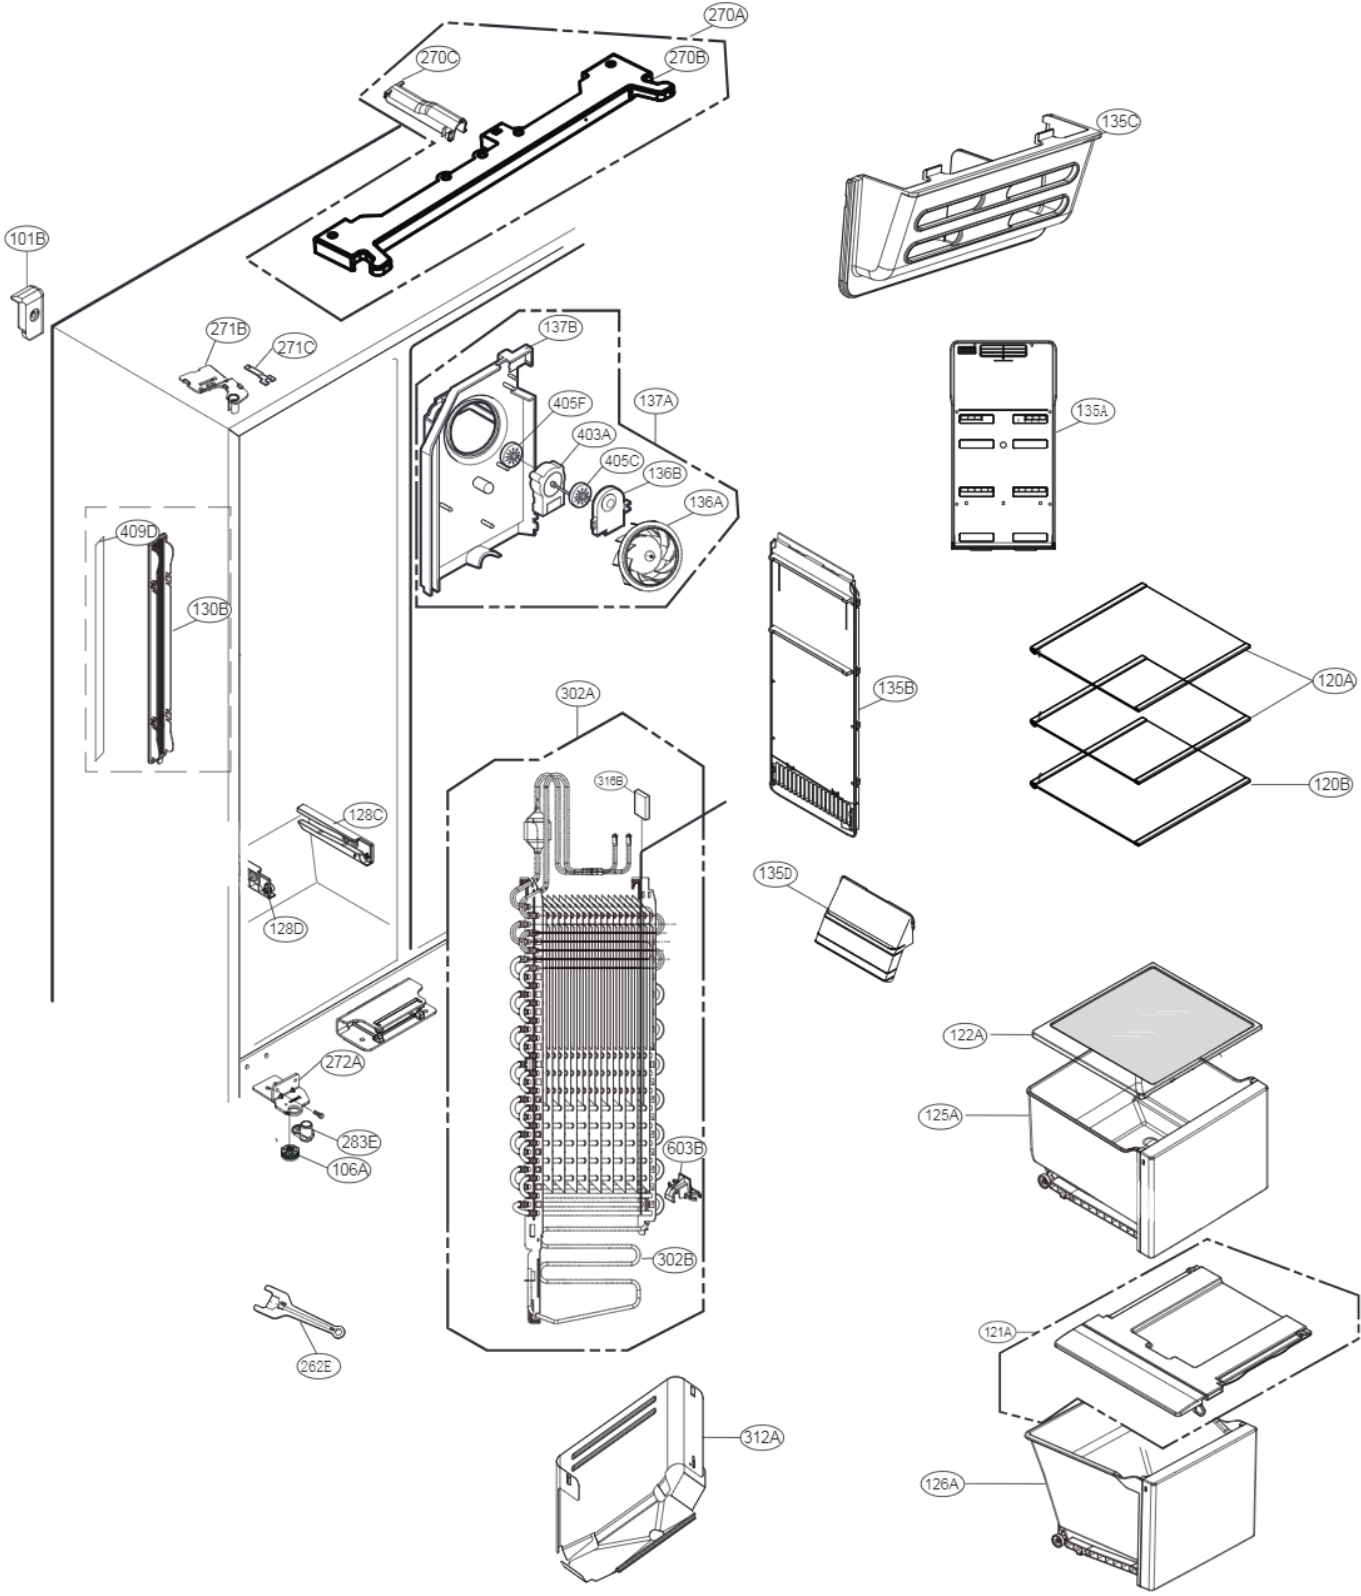

EXPLODED VIEW

FREEZER COMPARTMENT