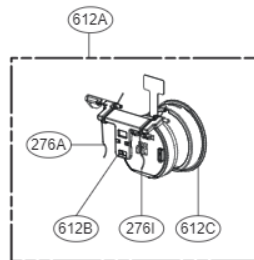

## FREEZER DOOR PART

※6012A->600A Dispenser Assembly, Ice EAU61563111(Before)  
ACZ74070603(After).Service Bulletin No.CNZ201900091-01 register error.

※200A is obsolete part.  
Service Bulletin No.CNZ201900091-01  
registered unnecessary parts(200A)