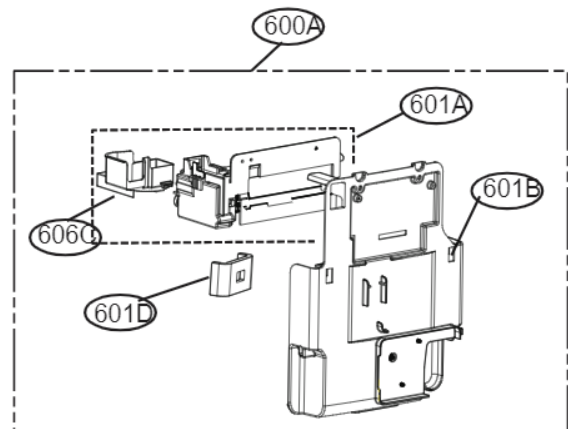

## FREEZER DOOR PART

※6012A->600A Dispenser Assembly, Ice EAU61563111(Before)  
ACZ74070603(After).Service Bulletin No.CNZ201900091-01 register error.

※200A is obsolete part.  
Service Bulletin No.CNZ201900091-01  
registered unnecessary parts(200A)