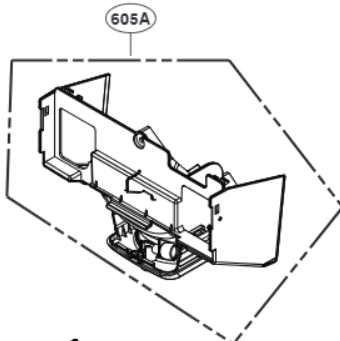

## FREEZER DOOR PART

※6012A->600A Dispenser Assembly, Ice EAU61563111(Before)  
ACZ74070603(After).Service Bulletin No.CNZ201900091-01 register error.

※200A is obsolete part.  
Service Bulletin No.CNZ201900091-01  
registered unnecessary parts(200A)