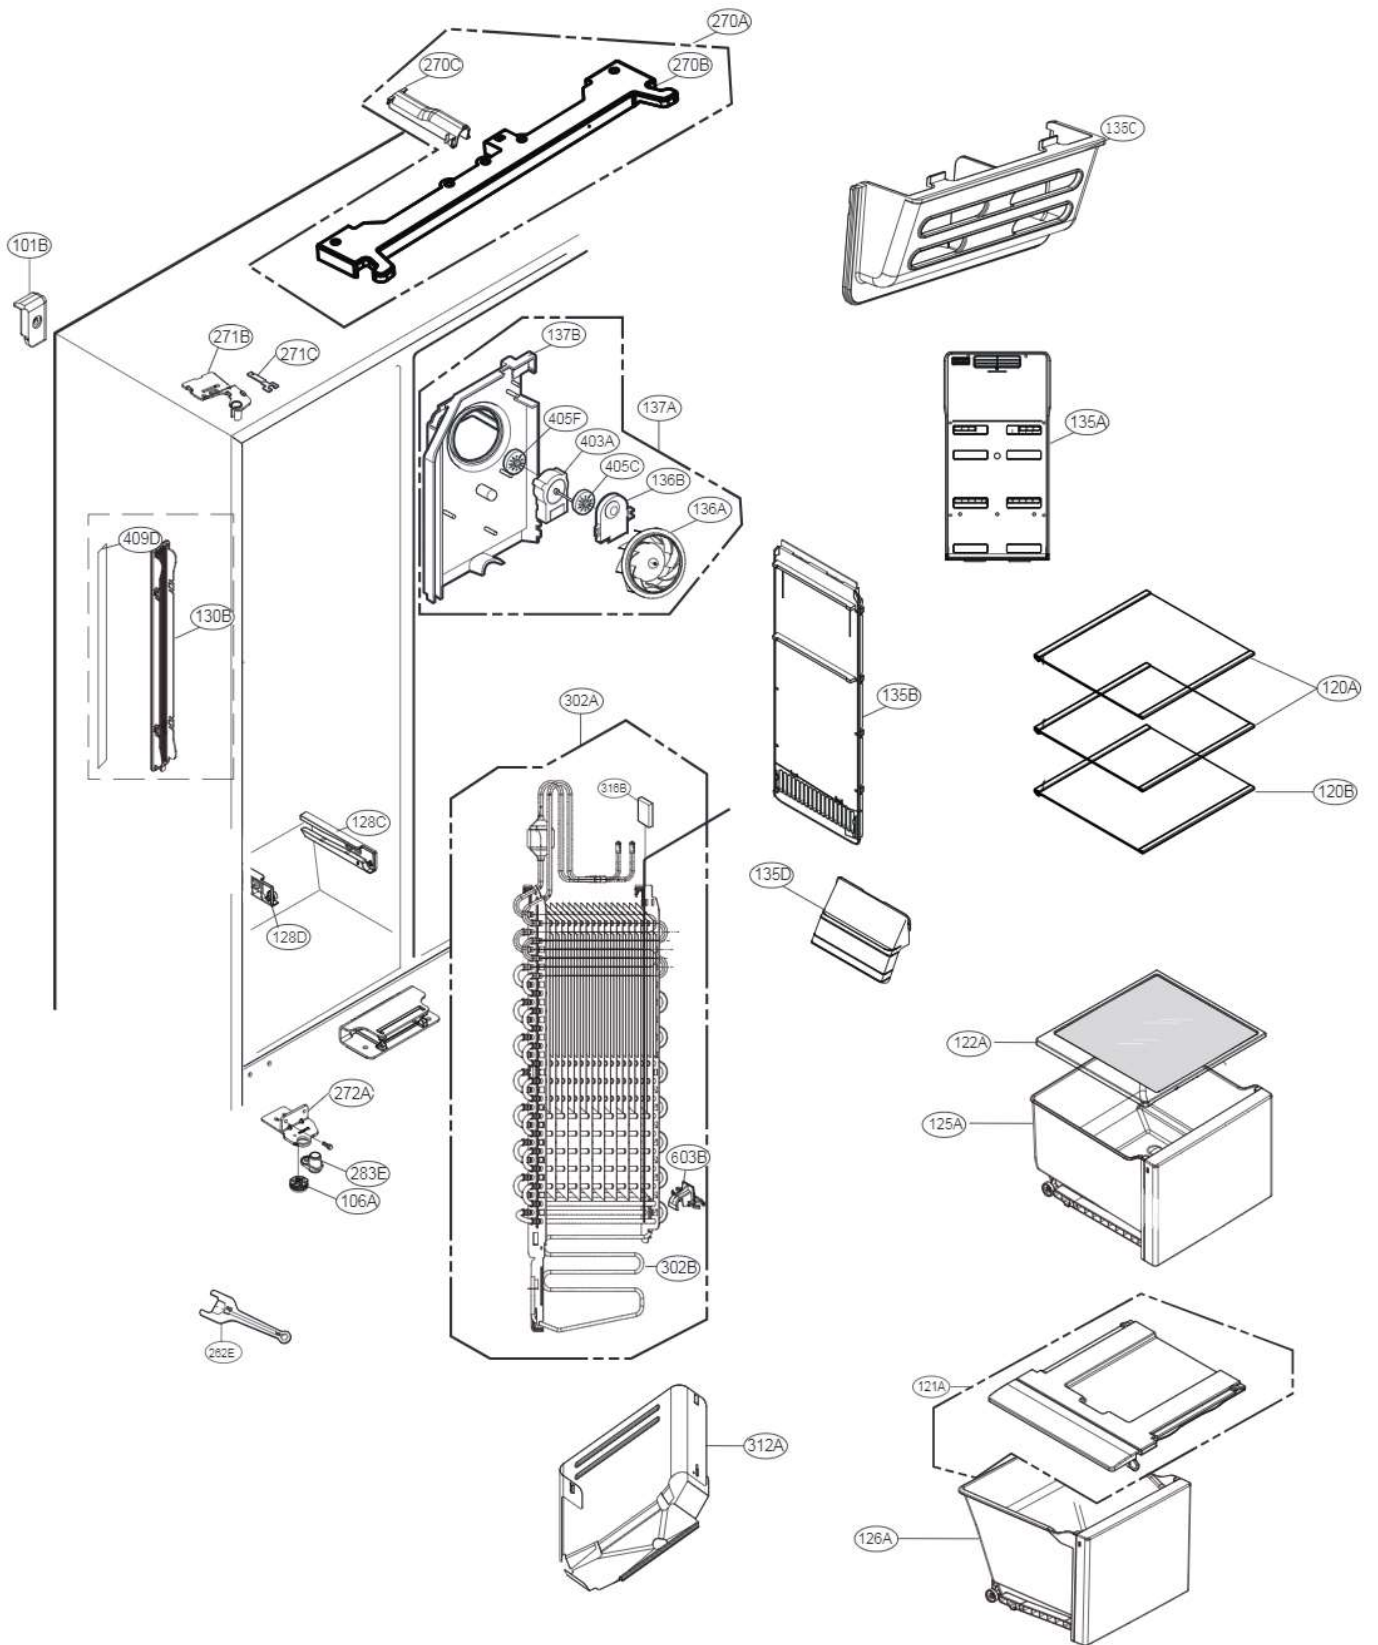

EXPLODED VIEW

FREEZER DOOR PART

※This model doesn't have 702A part.
Service Bulletin No. CNZ201700295 registered
unnecessary parts.

EXPLODED VIEW

REFRIGERATOR DOOR

EXPLODED VIEW

FREEZER COMPARTMENT

EXPLODED VIEW

REFRIGERATOR COMPARTMENT

EXPLODED VIEW

MACHINE COMPARTMENT