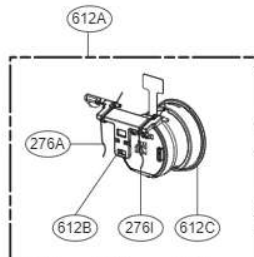

EXPLODED VIEW

FREEZER DOOR PART

※This model doesn't have 702A part.
Service Bulletin No. CNZ201700295 registered
unnecessary parts.

EXPLODED VIEW

REFRIGERATOR DOOR

EXPLODED VIEW

FREEZER COMPARTMENT

EXPLODED VIEW

REFRIGERATOR COMPARTMENT

EXPLODED VIEW

MACHINE COMPARTMENT