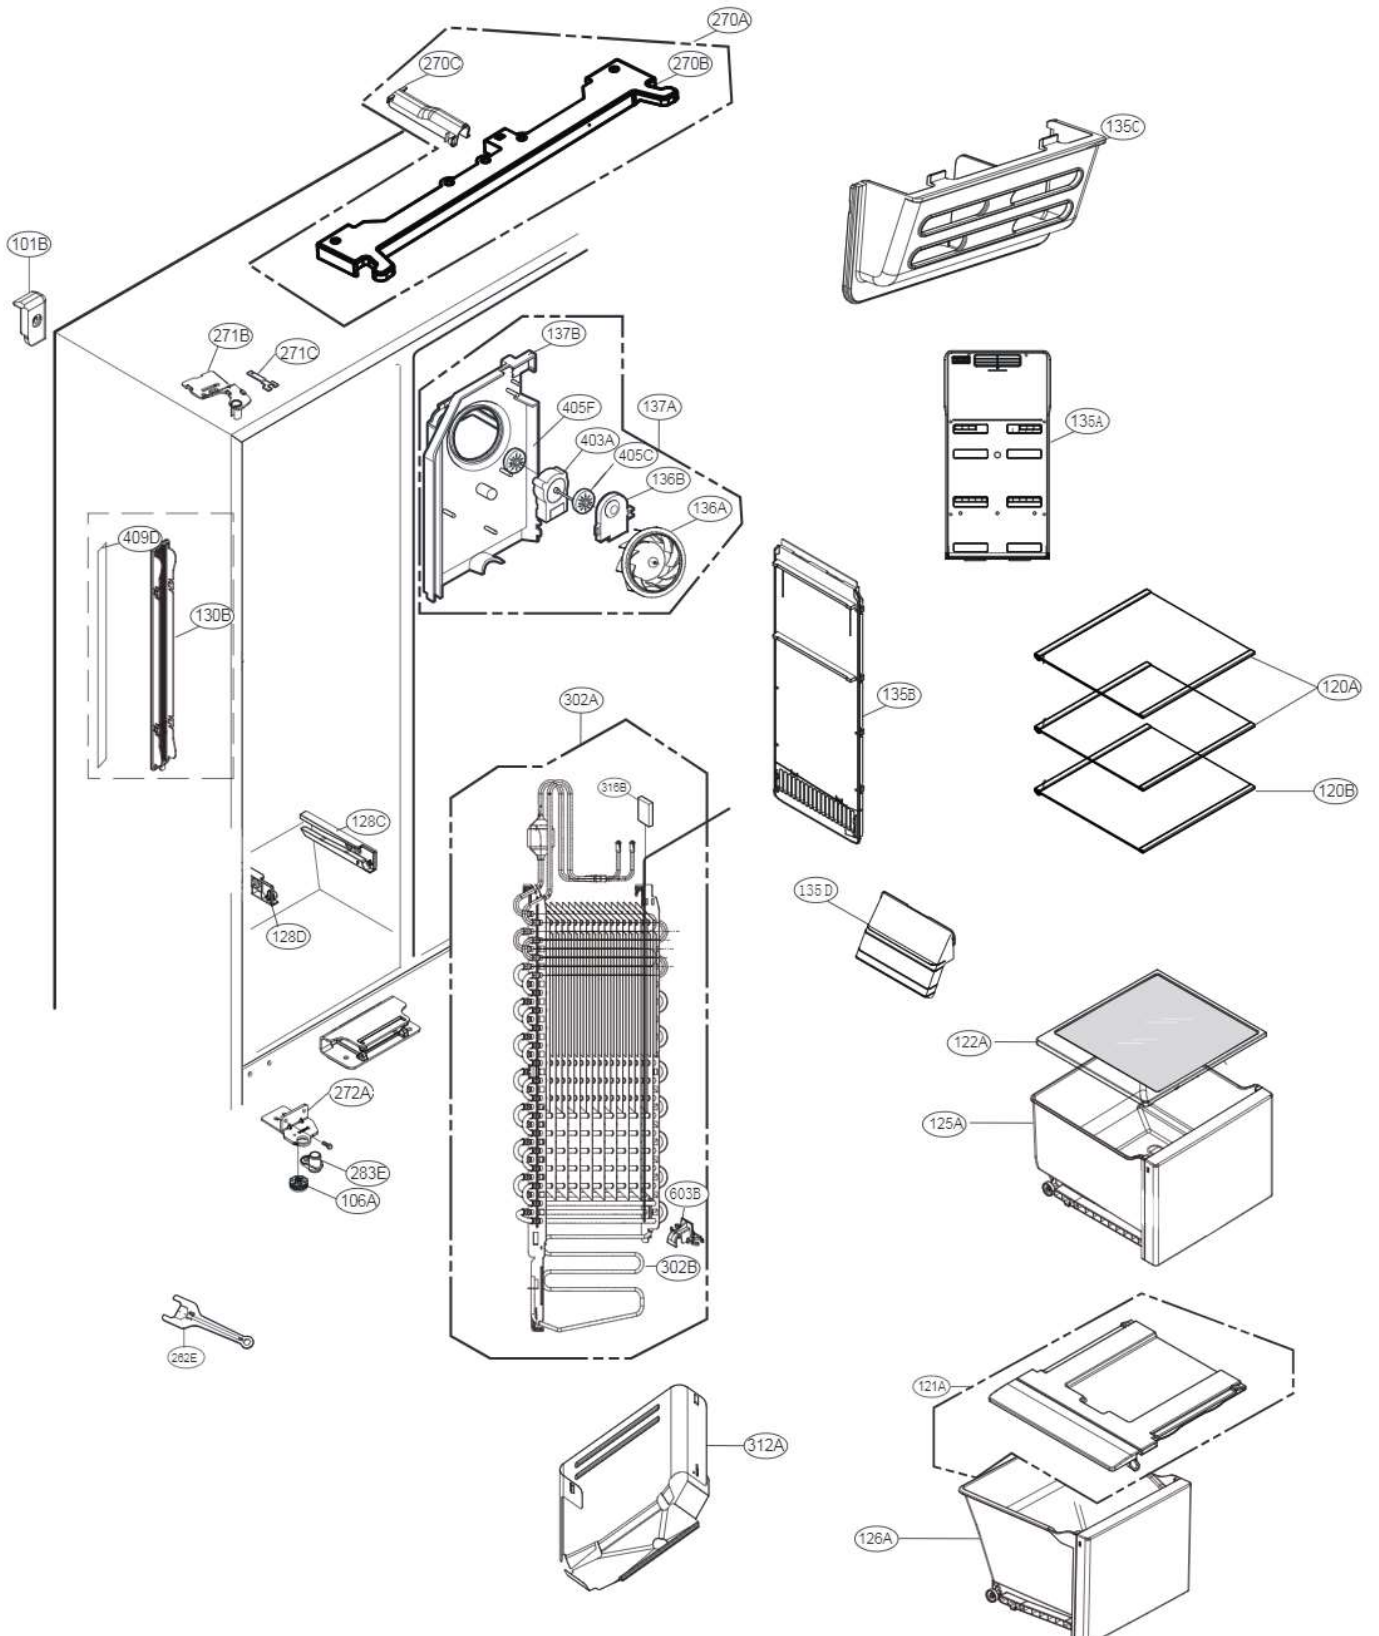

EXPLODED VIEW

DISPENSER PART

EXPLODED VIEW

REFRIGERATOR DOOR

※This model doesn't have 702A part.
Service Bulletin No. CNZ201700295 registered
unnecessary parts.

EXPLODED VIEW

FREEZER DOOR PARTS

EXPLODED VIEW

FREEZER COMPARTMENT

EXPLODED VIEW

REFRIGERATOR COMPARTMENT

EXPLODED VIEW

MACHINE COMPARTMENT