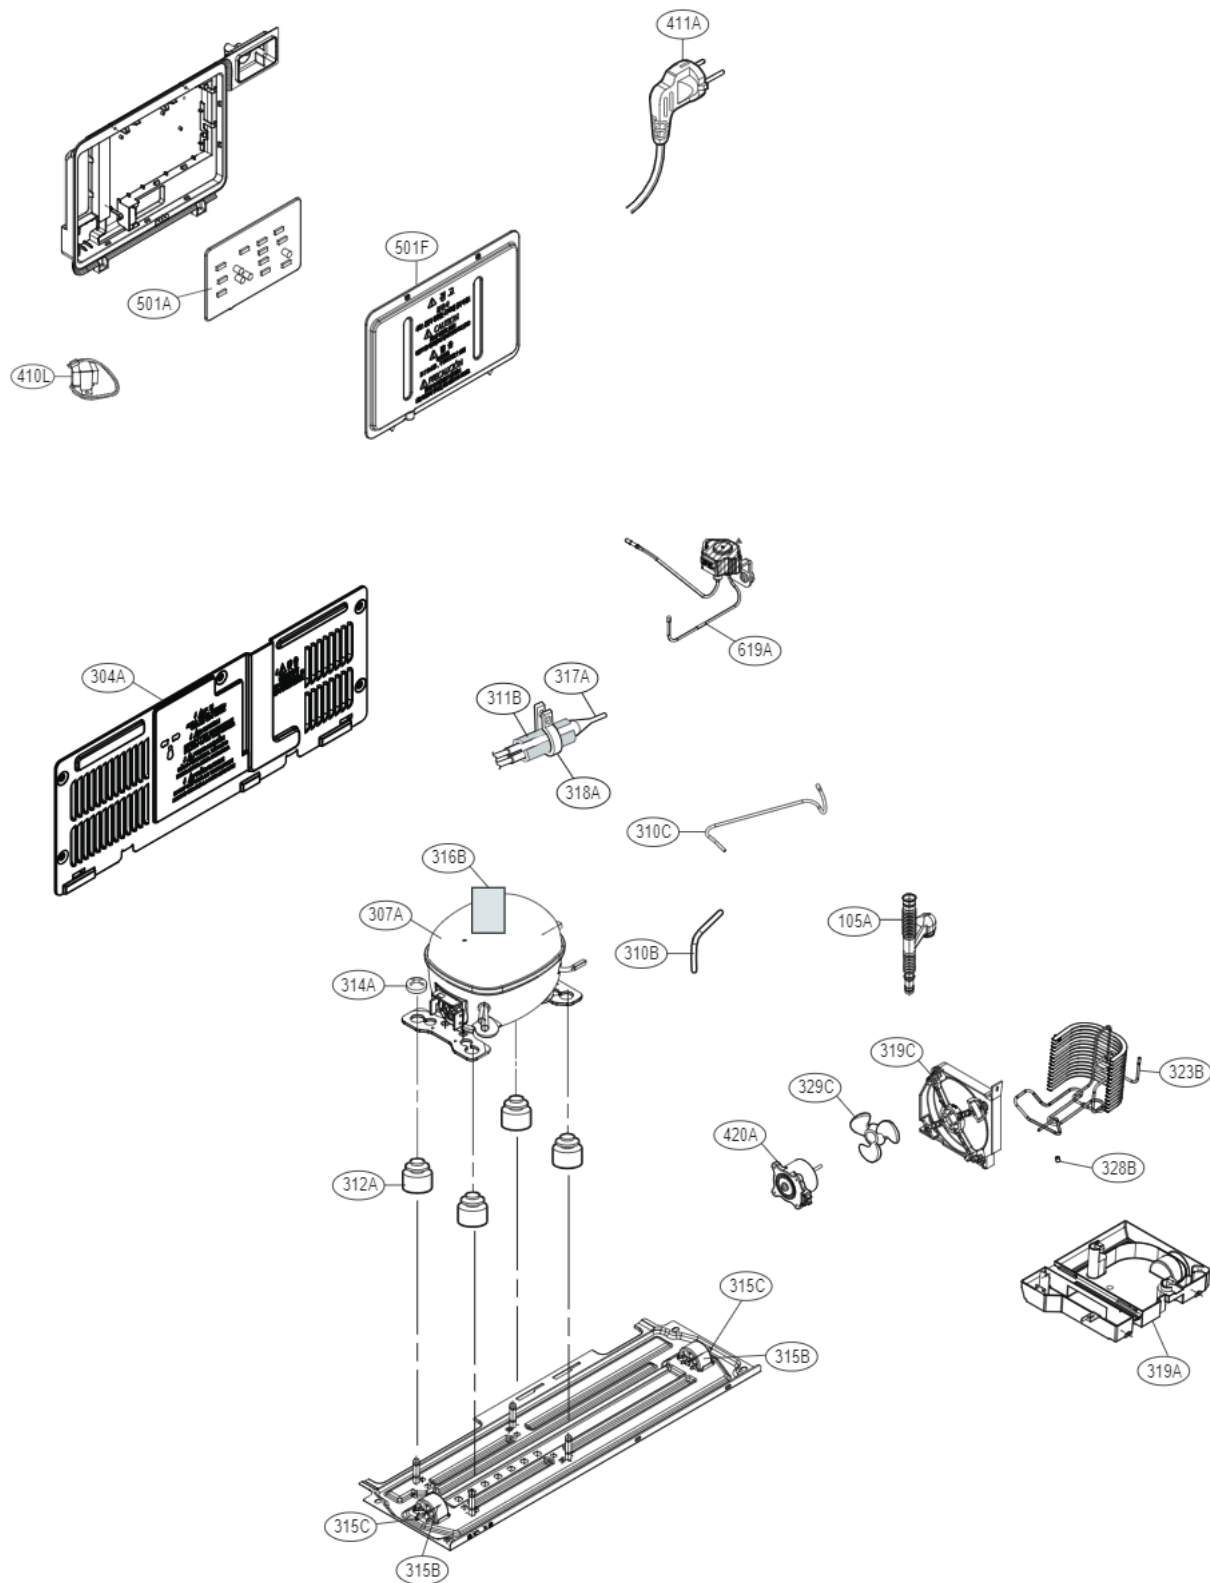

EXPLODED VIEW

Ref. No : GBV31E0C**

Location 283A includes entire set for reversing doors

EXPLODED VIEW

Ref. No : GBV31E0C**

► The parts of refrigerator and the shape of each part are subject to change in different localities.

EXPLODED VIEW

Ref. No: GBV31E0C**

☒ The parts of refrigerator and the shape of each part are subject to change in different localities.