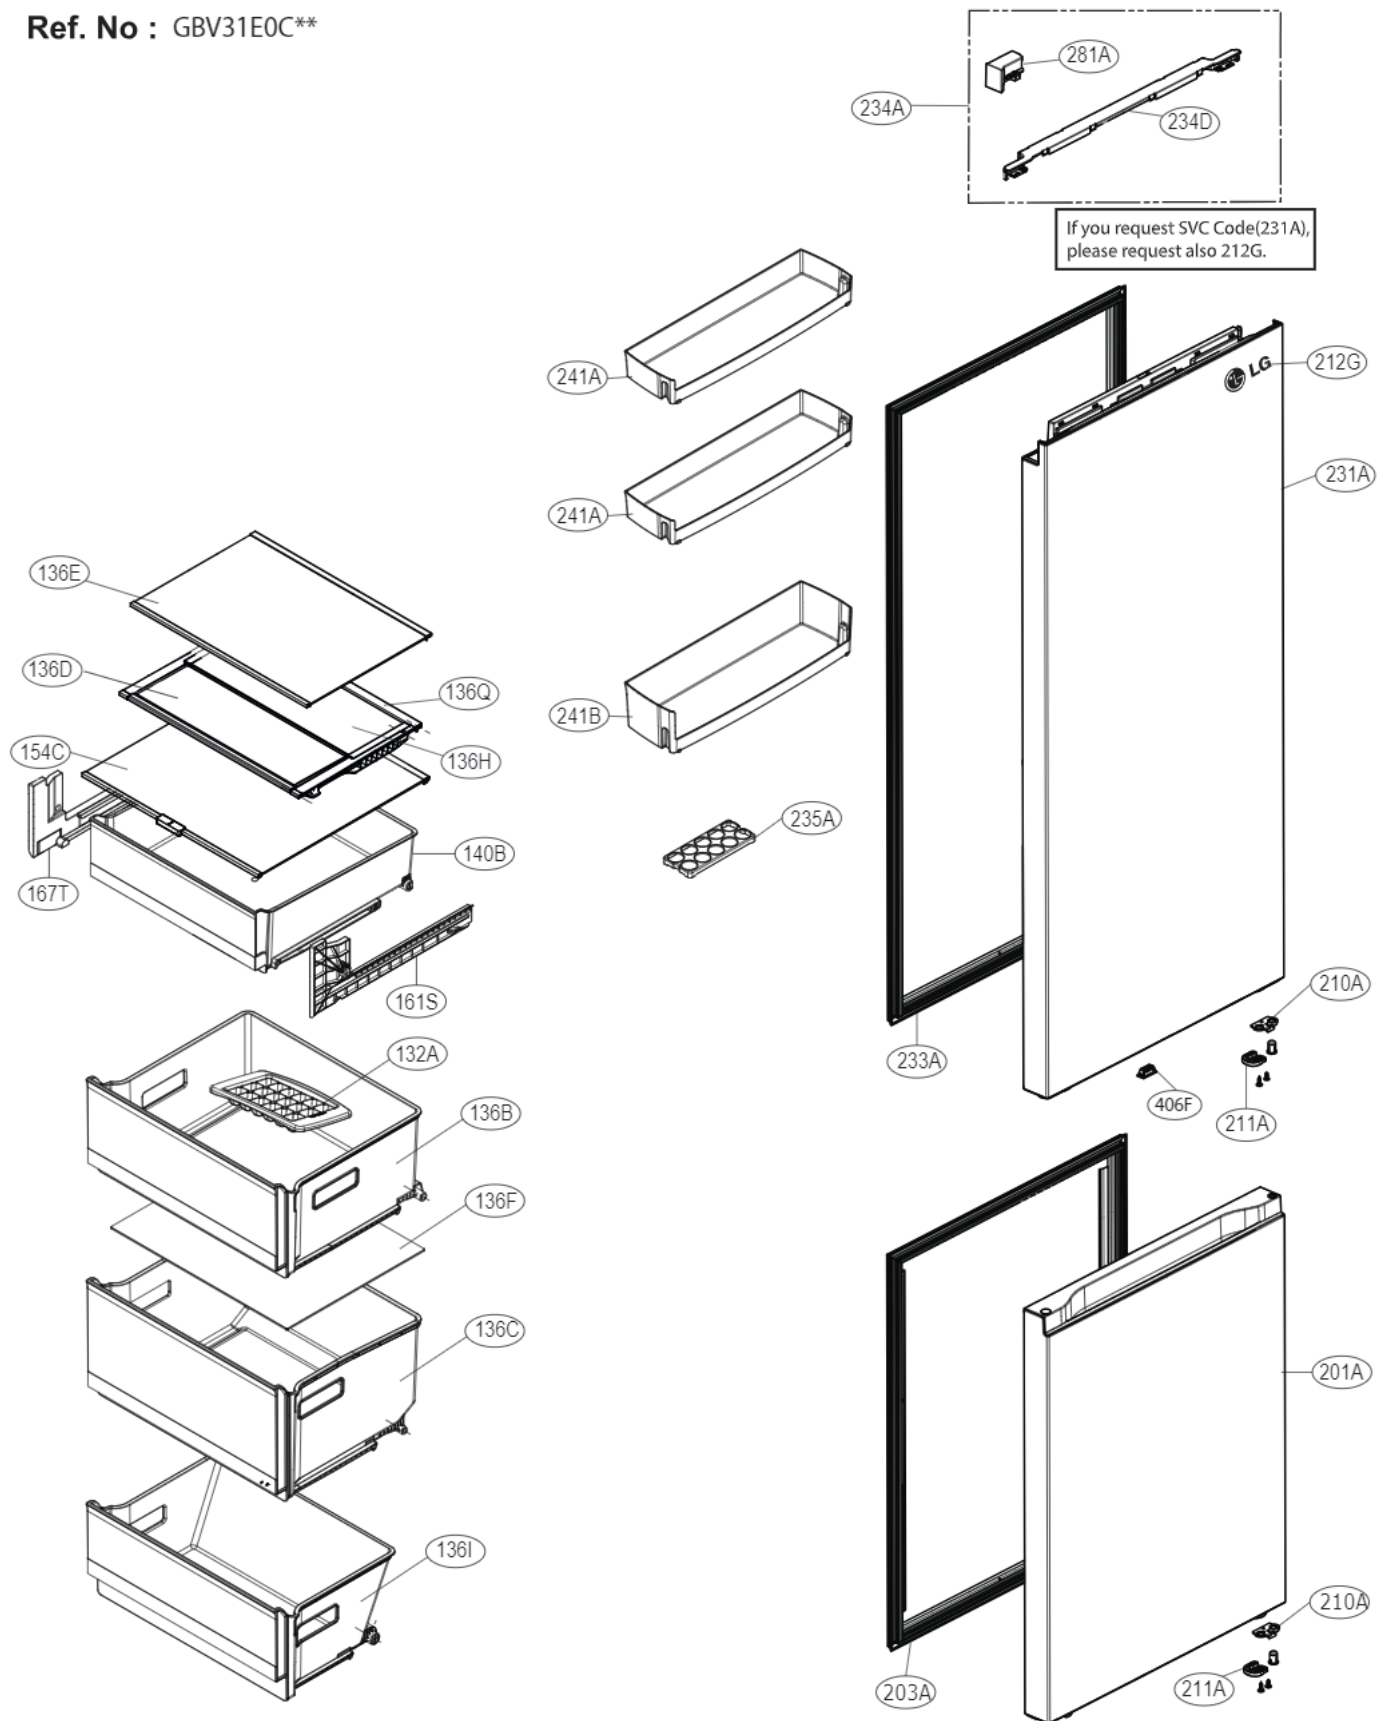

EXPLODED VIEW

Ref. No : GBV31E0C**

Location 283A includes entire set for reversing doors

EXPLODED VIEW

Ref. No : GBV31E0C**

► The parts of refrigerator and the shape of each part are subject to change in different localities.

EXPLODED VIEW

Ref. No: GBV31E0C**

☒ The parts of refrigerator and the shape of each part are subject to change in different localities.