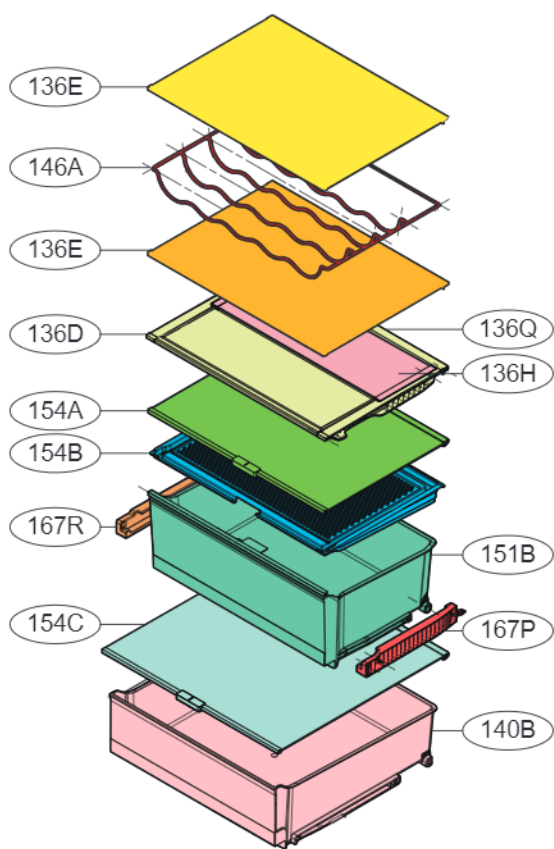

EXPLODED VIEW

Ref. No : GBB72**QCN, ELB92**ACP

Location 283A includes entire set for reversing doors

► The parts of refrigerator and the shape of each part are subject to change in different localities.

EXPLODED VIEW

Ref. No : GBB72**QCN, ELB92**ACP

EXPLODED VIEW

Ref. No: GBB72**QCN, ELB92**ACP

☒ The parts of refrigerator and the shape of each part are subject to change in different localities.