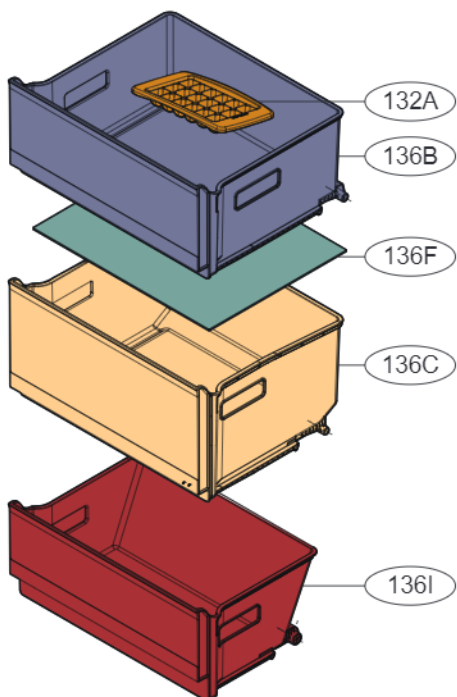

EXPLODED VIEW

Ref. No : GBB72**QCN, ELB92**ACP

Location 283A includes entire set for reversing doors

► The parts of refrigerator and the shape of each part are subject to change in different localities.

EXPLODED VIEW

Ref. No : GBB72**QCN, ELB92**ACP

EXPLODED VIEW

Ref. No: GBB72**QCN, ELB92**ACP

☒ The parts of refrigerator and the shape of each part are subject to change in different localities.