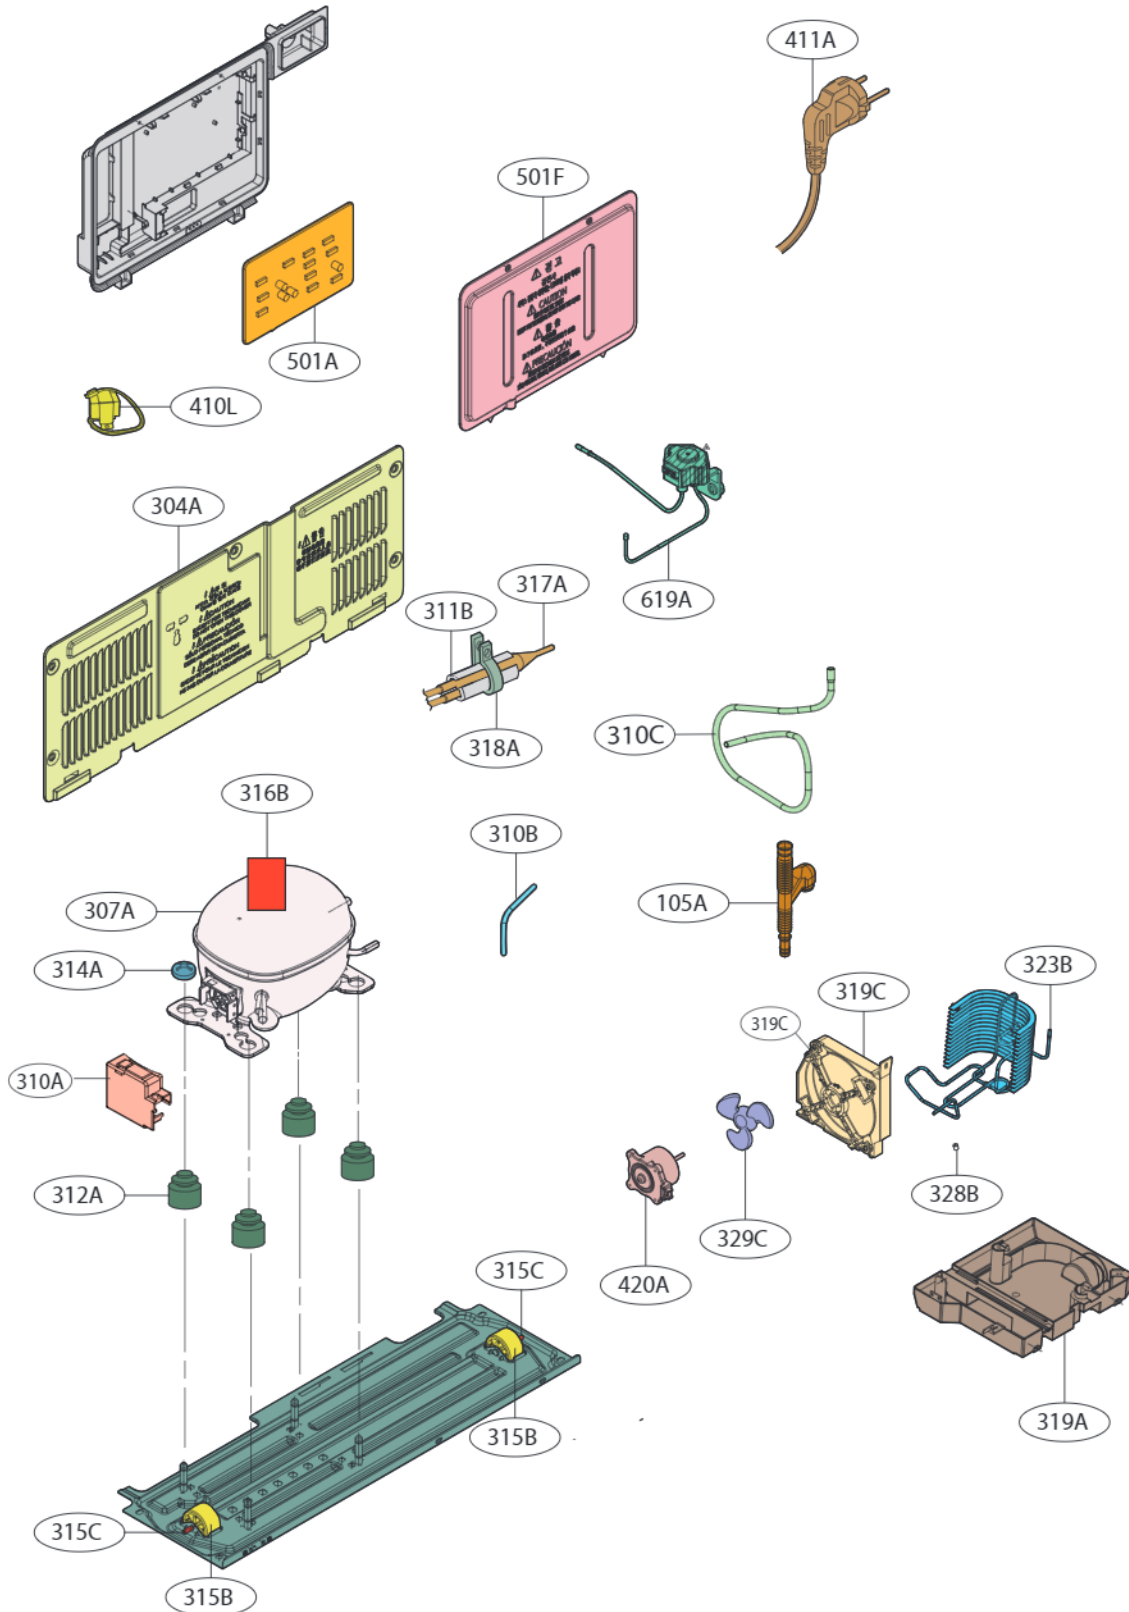

EXPLODED VIEW

Ref. No : GBB72**QCN, ELB92**ACP

Location 283A includes entire set for reversing doors

► The parts of refrigerator and the shape of each part are subject to change in different localities.

EXPLODED VIEW

Ref. No : GBB72**QCN, ELB92**ACP

EXPLODED VIEW

Ref. No: GBB72**QCN, ELB92**ACP

☒ The parts of refrigerator and the shape of each part are subject to change in different localities.