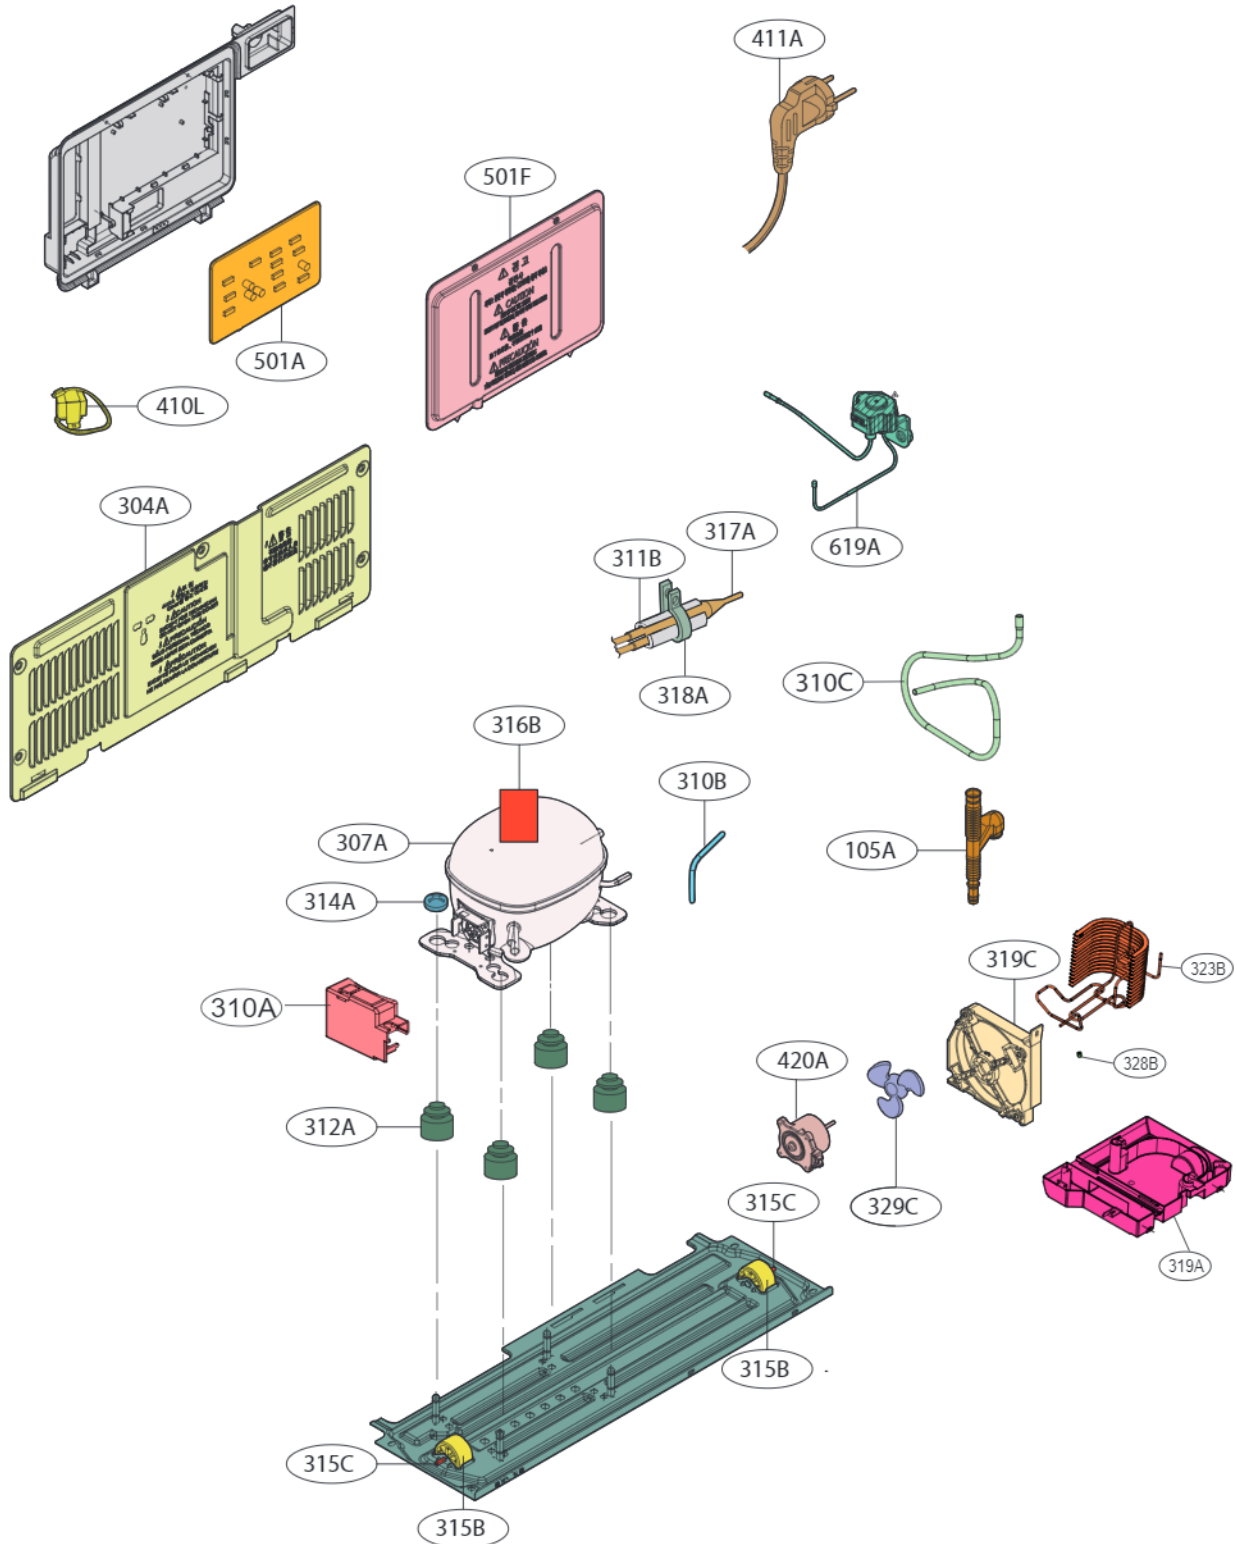

EXPLODED VIEW

Ref. No : GBB72**UBN

► The parts of refrigerator and the shape of each part are subject to change in different localities.

EXPLODED VIEW

Ref. No : GBB72**UBN

If you request SVC Code(231A), please request also 212G.

EXPLODED VIEW

Ref. No: GBB72**UBN

☒ The parts of refrigerator and the shape of each part are subject to change in different localities.