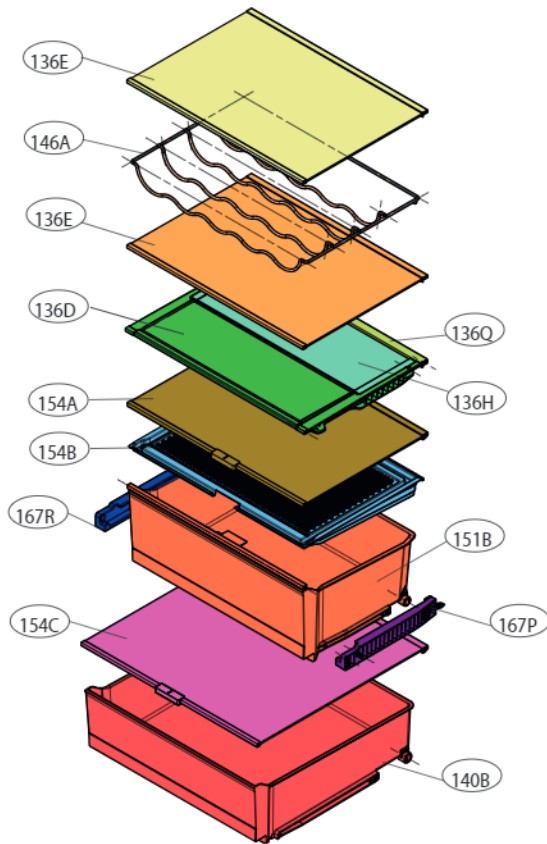

EXPLODED VIEW

Ref. No : GBB72**UBN

► The parts of refrigerator and the shape of each part are subject to change in different localities.

EXPLODED VIEW

Ref. No : GBB72**UBN

If you request SVC Code(231A), please request also 212G.

EXPLODED VIEW

Ref. No: GBB72**UBN

☒ The parts of refrigerator and the shape of each part are subject to change in different localities.