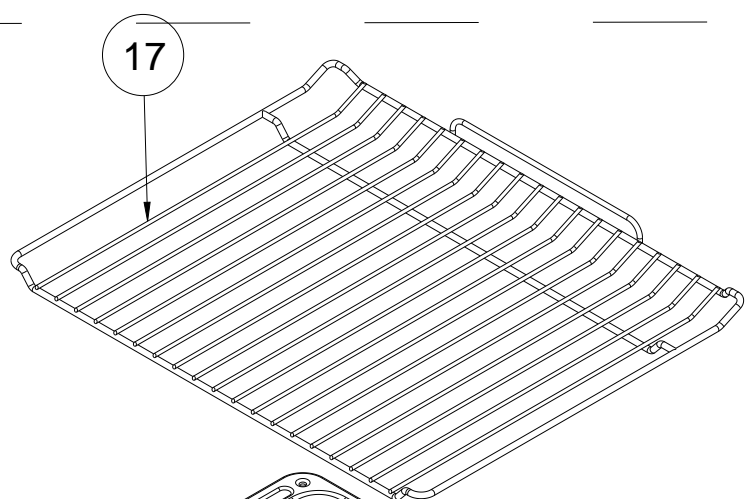

**POSITION NUMBER : 587
WIRE SHELF (SINGLE EXTENSION)
OPTIONAL: DOUBLE TELESCOPIC RAIL(R/L)**

**POSITION NUMBER : 586
WIRE SHELF (FULL EXTENSION)
OPTIONAL: SINGLE TELESCOPIC RAIL(R/L)**

**POSITION NUMBER : 588
WIRE SHELF (SINGLE EXTENSION)
OPTIONAL: SINGLE TELESCOPIC RAIL(R/L)**

TURNSPIT SKEWER

SHISH KEBAB ACCESSORY (OPTIONAL)

THERMIST BULB HOLDER/BRACKET

RING HEATING ELEMENT WITH FAN (OPTIONAL)

TURNSPIT(OPTIONAL)

MEAT PROBE GROUP

TRAYS & GRID (OPTIONAL)

W. TELESCOPIC RAIL