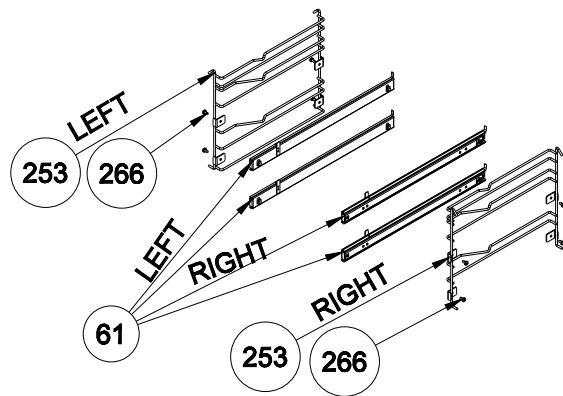

**75 LT CAVITY ASSEMBLY EXPLODED VIEW
(OPTIONAL)**

**SIDE LIGHTING CAVITY
(OPTIONAL)**

**WIRE SHELF CAVITY ASSEMBLY
WITH/ WITHOUT CATALYTIC PANEL
(OPTIONAL)**

**WIRE SHELF CAVITY ASSEMBLY
WITH/ WITHOUT CATALYTIC PANEL
(OPTIONAL: SINGLE TELESCOPIC RAIL(R/L))**

**CAVITY ASSEMBLY
WITH CATALYTIC PANEL
(OPTIONAL)**

**WIRE SHELF CAVITY ASSEMBLY
WITH/ WITHOUT CATALYTIC PANEL
(OPTIONAL: DOUBLE TELESCOPIC RAIL(R/L))**

**POSITION NUMBER : 585
WIRE SHELF (FULL EXTENSION)
OPTIONAL: DOUBLE TELESCOPIC RAIL(R/L)**

**POSITION NUMBER : 587
WIRE SHELF (SINGLE EXTENSION)
OPTIONAL: DOUBLE TELESCOPIC RAIL(R/L)**

**POSITION NUMBER : 586
WIRE SHELF (FULL EXTENSION)
OPTIONAL: SINGLE TELESCOPIC RAIL(R/L)**

**POSITION NUMBER : 588
WIRE SHELF (SINGLE EXTENSION)
OPTIONAL: SINGLE TELESCOPIC RAIL(R/L)**