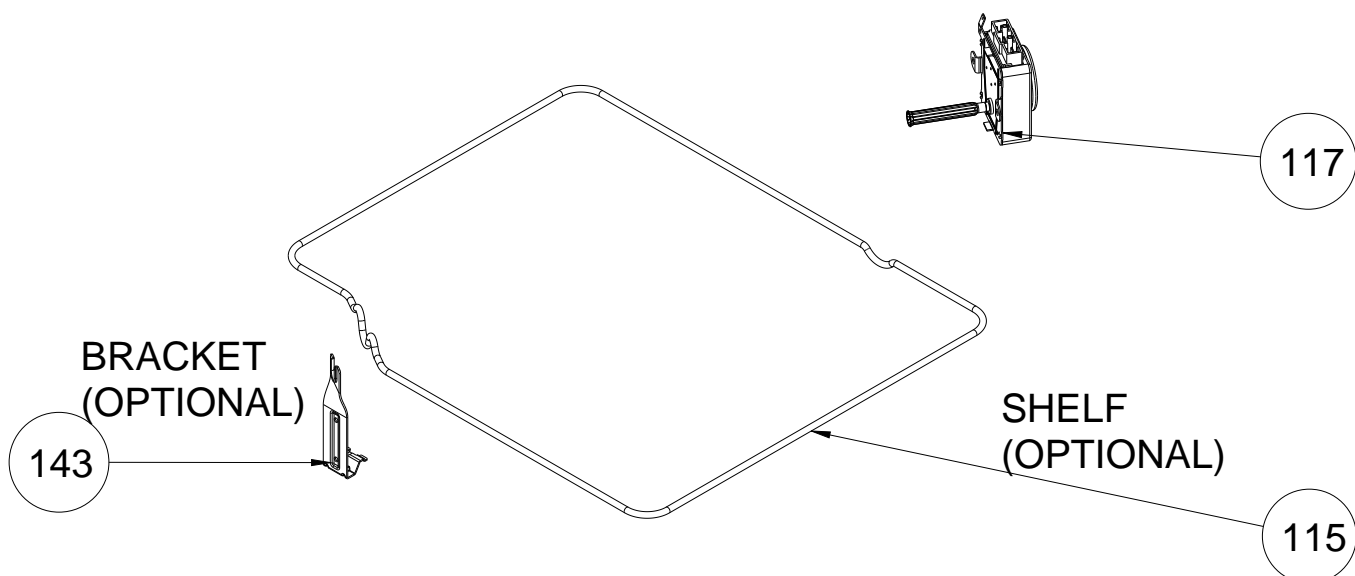

**POSITION NUMBER : 587
WIRE SHELF (SINGLE EXTENSION)
OPTIONAL: DOUBLE TELESCOPIC RAIL(R/L)**

**POSITION NUMBER : 586
WIRE SHELF (FULL EXTENSION)
OPTIONAL: SINGLE TELESCOPIC RAIL(R/L)**

**POSITION NUMBER : 588
WIRE SHELF (SINGLE EXTENSION)
OPTIONAL: SINGLE TELESCOPIC RAIL(R/L)**

TURNSPIT SKEWER

SHISH KEBAB ACCESSORY (OPTIONAL)

THERMIST BULB HOLDER/BRACKET

RING HEATING ELEMENT WITH FAN (OPTIONAL)

TURNSPIT(OPTIONAL)

MEAT PROBE GROUP

TRAYS & GRID (OPTIONAL)

W. TELESCOPIC RAIL