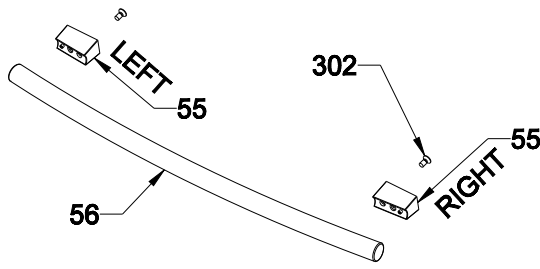

POSITION NUMBER:377

432,547 is for Third Glass Full Glass Versions
262,67 is for Removable Glass Versions

HANDLE BODY WITH
HANDLE BRACKET (OPTIONAL)

OVEN DOOR ASSEMBLY SPARE PART LIST	
POSITION NUMBER	PART NAME
50	INNER GLASS ASSEMBLY
51	SCREW (YSB, M5*12, BLACK)
54	OUTER GLASS ASSMBLY
55	BRACKET WITH HANDLE CAP
56	HANDLE BODY
67	FG GLASS SPRING CONTACT SCREW
173	SCREW (YHB,3.9*13,BLACK)
204	HANDLE TAP
211	HANDLE ASSEMBLY GASKET
237	FULL GLASS OVEN DOOR TOP COVER
262	FG GLASS SPRING
302	HANDLE BRACKET WITH CAP CONTACT SCREW
329	WASHER
377	PROFILE OVEN DOOR ASSEMBLY
432	75L BUILT-IN FIG DOOR MIDDLE GLASS
547	FG SILICON RING
548	NEW PLASTIC HINGE SLOT (LEFT / RIGHT)
594	NEW PLASTIC HINGE SLOT CONTACT SCREW
613	PROFILE EXTENSION (75L,BUILT-IN,BLACK)
<p>The exploded views given in this document are generic. They include all possible versions of product. For specific part codes,please refer to the bom list of regarding model.</p>	

OVEN DOOR HANDLES (OPTIONAL)

CURVED QUADRANGLE

ARC QUADRANGLE

3D QUADRANGLE

FLAT SLICE

FLAT QUADRANGLE

ELLIPSE ARC

D PROFILE ARC, ELECTROLUX

CYLINDER

TITAN VESTEL & SHARP ONLY

ARC TUBE

KNOB (ONLY FOR BUILT-IN - OPTIONAL)

 <p>90</p> <p>DELTA</p>	 <p>90 74 73</p> <p>DELTA RING</p>	 <p>90</p> <p>ALFA</p>	 <p>90</p> <p>GAMA</p>	 <p>90</p> <p>ZETA</p>	 <p>90 74 73</p> <p>SIGMA(SMALL)</p>
 <p>90 74 73</p> <p>TRIO</p>	 <p>90</p> <p>CANDY</p>	 <p>90</p> <p>ECLIPSE</p>	 <p>90</p> <p>RUSTIC RISUS</p>	 <p>90</p> <p>BIG MACRO</p>	 <p>90</p> <p>SMALL MACRO</p>
 <p>90</p> <p>VESTA</p>	 <p>90</p> <p>JANNU</p>	 <p>90</p> <p>NORD</p>	 <p>90 74 73</p> <p>OMEGA</p>	 <p>90 74 73</p> <p>EPSILON</p>	 <p>90 74 73</p> <p>GAMA RING</p>
 <p>90 74 73</p> <p>ECLIPSE RING</p>	 <p>90 74 73</p> <p>SPECTRUM</p>	 <p>90 74 73</p> <p>RIMO</p>	 <p>90</p> <p>VARIO</p>	 <p>90 74 73</p> <p>ANTERO</p>	 <p>90</p> <p>POP-IN</p>
 <p>90 74 73</p> <p>LUNA RING</p>	 <p>90</p> <p>ORBIS</p>	 <p>90</p> <p>SIGNUM</p>			