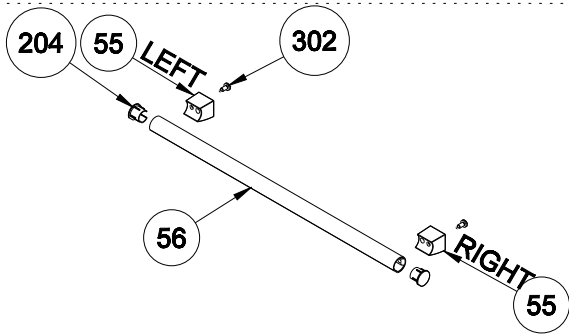

HANDLE BODY WITH
HANDLE BRACKET (OPTIONAL)