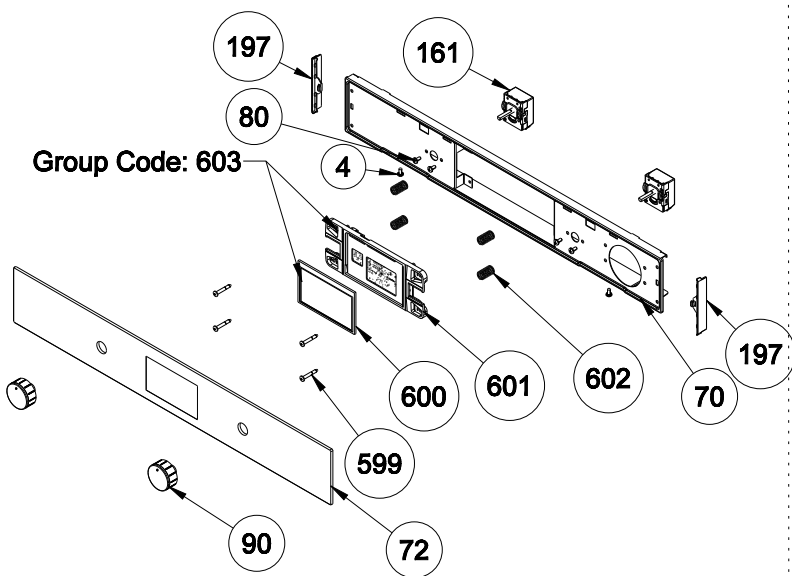

METAL CONTROL PANEL WITH MECHANIC TIMER ASSEMBLY (OPTIONAL)

LCD SMART GLASS CONTROL PANEL ASSEMBLY (OPTIONAL)