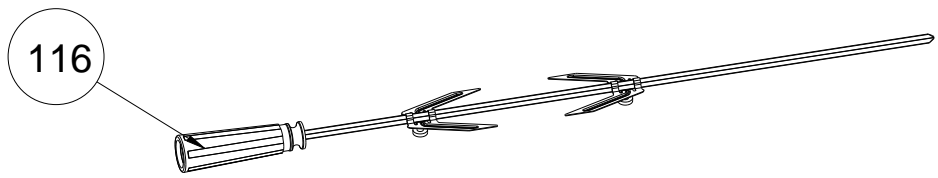

**CAVITY ASSEMBLY
WITH CATALYTIC PANEL
(OPTIONAL)**

**WIRE SHELF CAVITY ASSEMBLY
WITH/ WITHOUT CATALYTIC PANEL
(OPTIONAL: DOUBLE TELESCOPIC RAIL(R/L))**

**POSITION NUMBER : 585
WIRE SHELF (FULL EXTENSION)
OPTIONAL: DOUBLE TELESCOPIC RAIL(R/L)**

**POSITION NUMBER : 587
WIRE SHELF (SINGLE EXTENSION)
OPTIONAL: DOUBLE TELESCOPIC RAIL(R/L)**

**POSITION NUMBER : 586
WIRE SHELF (FULL EXTENSION)
OPTIONAL: SINGLE TELESCOPIC RAIL(R/L)**

**POSITION NUMBER : 588
WIRE SHELF (SINGLE EXTENSION)
OPTIONAL: SINGLE TELESCOPIC RAIL(R/L)**