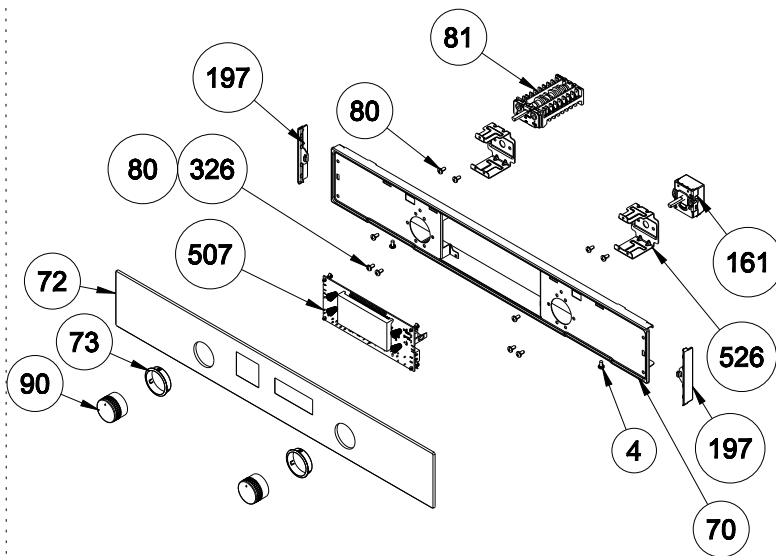

CAVITY ASSEMBLY SPARE PART LIST

POSITION NUMBER	PART NAME
448	LIMIT THERMOSTAT 200 ° C
	LIMIT THERMOSTAT 400 ° C
397	EXHAUST ROUTING PART
456	SHISH KEBAB ACCESSORY
464	MEAT PROBE SET
479	THERMOSTAT BULB HOLDER
510	MEAT PROBE
515	ELECTRONIC THERMOSTAT
521	WIRE SADDLE
552	EXHAUST
553	EXHAUST TOP PANEL
585	STRING SHELF GROUP(FULL EXTENSION)
586	STRING SHELF GROUP(FULL EXTENSION)
587	STRING SHELF GROUP(SINGLE EXTENSION)
588	STRING SHELF GROUP(SINGLE EXTENSION)
608	LIMITER BRACKET WITH SCREWING
618	LAMP
622	DOOR SWITCH
<p>The exploded views give in this document are generic.They included all possible versions of the prproduct.For specific part code please refer to the bom list of regarding model.</p>	

METAL CONTROL PANEL WITH MECHANIC TIMER ASSEMBLY (OPTIONAL)

METAL CONTROL PANEL WITH DIGITAL TIMER ASSEMBLY (OPTIONAL)

LCD SMART GLASS CONTROL PANEL ASSEMBLY (OPTIONAL)

VISIO TOUCH GLASS CONTROL PANEL ASSEMBLY (OPTIONAL)

GLASS CONTROL PANEL WITH INOX ADD-ON (OPTIONAL)

VISIO DISPLAY CONTROL PANEL ASSEMBLY (OPTIONAL)

POP-IN
POP-OUT KNOB
(OPTIONAL)

FULL TOUCH GLASS CONTROL PANEL
ASSEMBLY (OPTIONAL)

CONTROL PANEL ASSEMBLY SPARE PART LIST