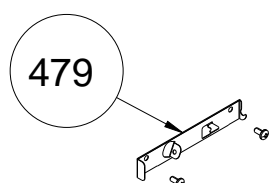

THERMIST BULB HOLDER/BRACKET