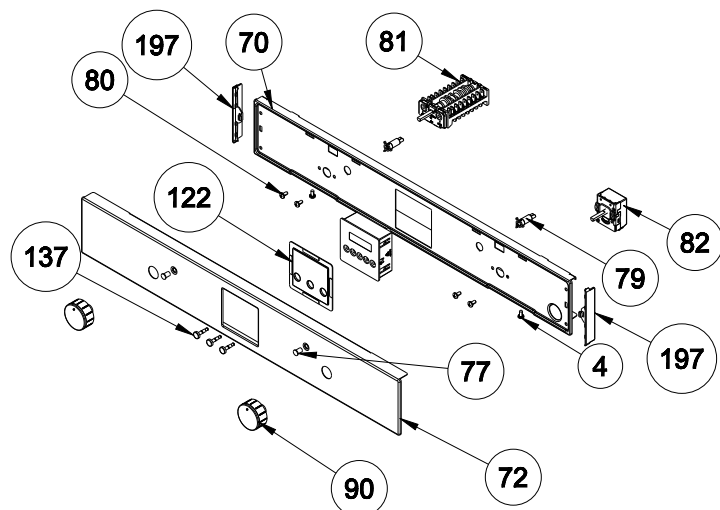

METAL CONTROL PANEL WITH DIGITAL TIMER ASSEMBLY (OPTIONAL)