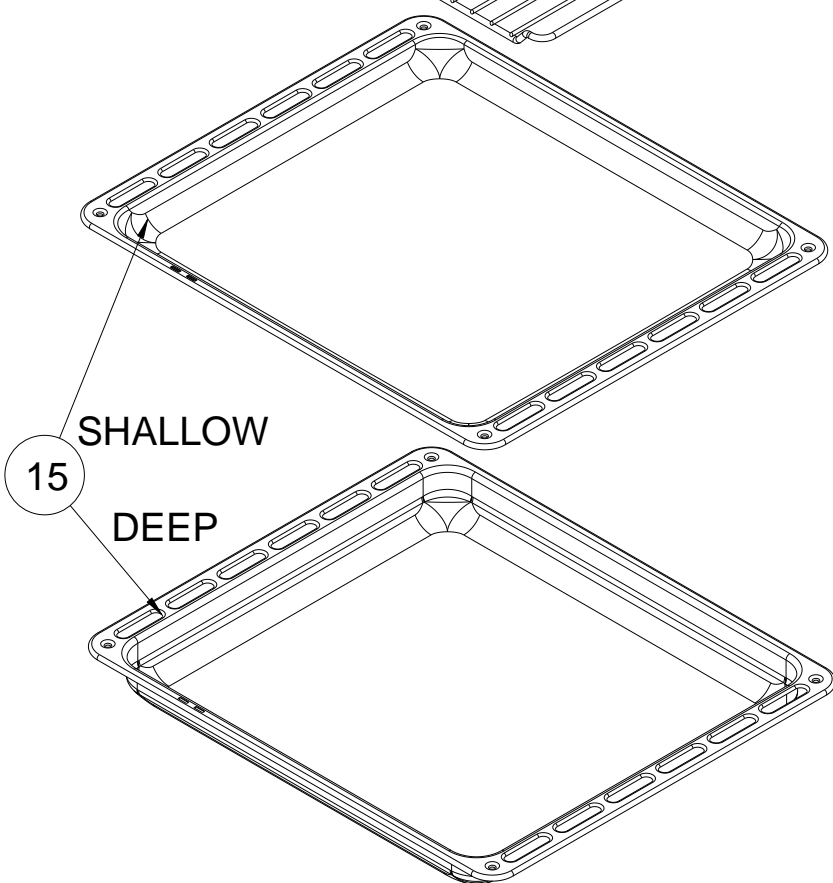

**POSITION NUMBER : 587
WIRE SHELF (SINGLE EXTENSION)
OPTIONAL: DOUBLE TELESCOPIC RAIL(R/L)**

**POSITION NUMBER : 586
WIRE SHELF (FULL EXTENSION)
OPTIONAL: SINGLE TELESCOPIC RAIL(R/L)**

**POSITION NUMBER : 588
WIRE SHELF (SINGLE EXTENSION)
OPTIONAL: SINGLE TELESCOPIC RAIL(R/L)**

TURNSPIT SKEWER

SHISH KEBAB ACCESSORY (OPTIONAL)

THERMIST BULB HOLDER/BRACKET

RING HEATING ELEMENT WITH FAN (OPTIONAL)

TURNSPIT(OPTIONAL)

MEAT PROBE GROUP

TRAYS & GRID (OPTIONAL)

W. TELESCOPIC RAIL