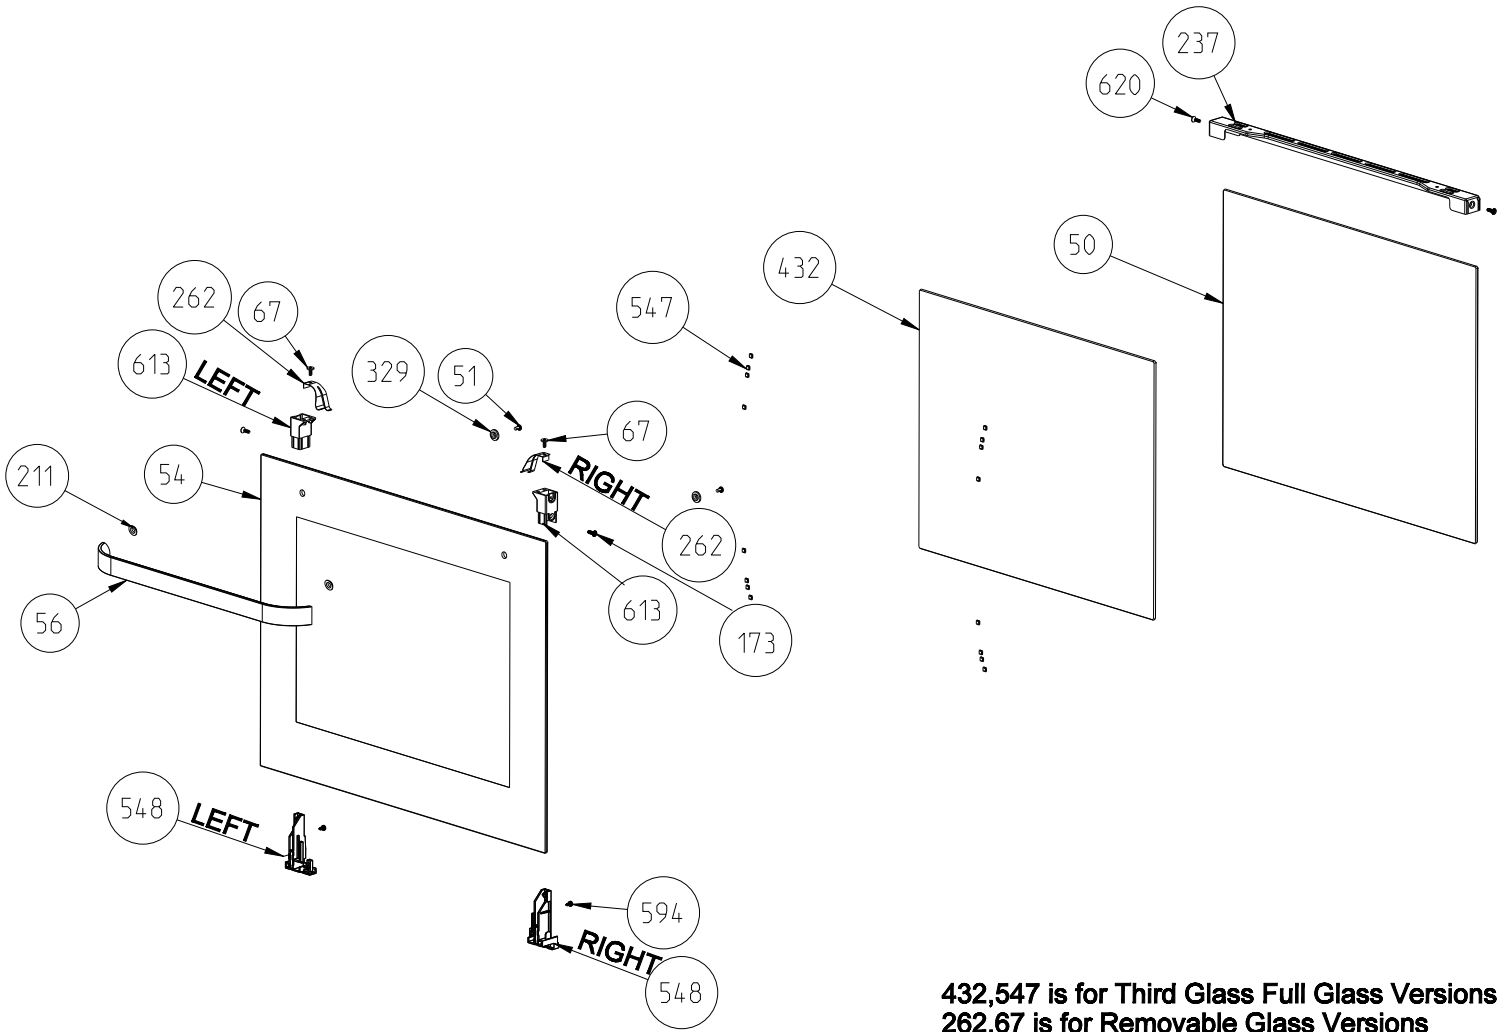

75 LT BUILT-IN OVEN DOOR ASSEMBLY

POSITION NUMBER:377

432,547 is for Third Glass Full Glass Versions
262,67 is for Removable Glass Versions

OVEN DOOR ASSEMBLY SPARE PART LIST	
POSITION NUMBER	PART NAME
50	INNER GLASS ASSEMBLY
51	SCREW (YSB, M5*12, BLACK)
54	OUTER GLASS ASSMBLY
55	BRACKET WITH HANDLE CAP
56	HANDLE BODY
67	FG GLASS SPRING CONTACT SCREW
173	SCREW (YHB,3.9*13,BLACK)
204	HANDLE TAP
211	HANDLE ASSEMBLY GASKET
237	FULL GLASS OVEN DOOR TOP COVER
262	FG GLASS SPRING
302	HANDLE BRACKET WITH CAP CONTACT SCREW
329	WASHER
377	PROFILE OVEN DOOR ASSEMBLY
432	75L BUILT-IN FIG DOOR MIDDLE GLASS
547	FG SILICON RING
548	NEW PLASTIC HINGE SLOT (LEFT / RIGHT)
594	NEW PLASTIC HINGE SLOT CONTACT SCREW
613	PROFILE EXTENSION (75L,BUILT-IN,BLACK)
The exploded views given in this document are generic. They include all possible versions of product. For specific part codes,please refer to the bom list of regarding model.