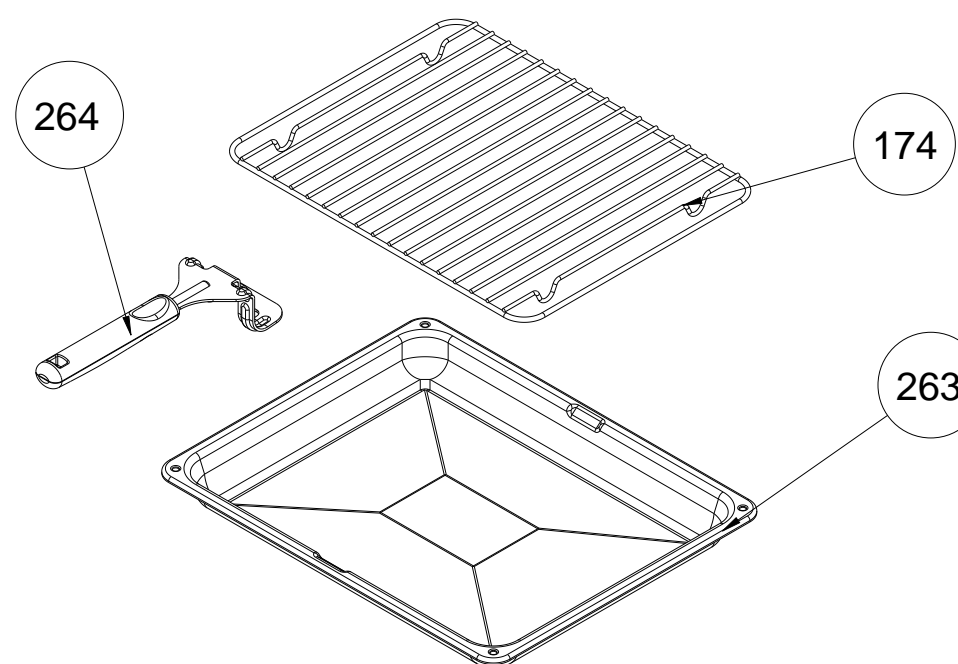

GRID (OPTIONAL)

GLASS TRAY (OPTIONAL)

DEEP TRAY GRID (OPTIONAL)

TOP AND GRILL HEATING ELEMENT (OPTIONAL)

TRAY SET FOR GRID (POSITION NO : 265) (OPTIONAL)

CAVITY ASSEMBLY SPARE PART LIST

POSITION NUMBER	PART NAME
2	OVEN LIGHT
4	SCREW(3.9x9.5)
7	REAR INSULATION COVER
9	FAN MOTOR
10	CAVITY
12	HINGE COUNTERPART
13	SCREW (COUNTERSUNK-HEAD, M4*8, BLACK)
15	TRAY (DEEP/SHALLOW/GLASS)
16	OVEN DOOR GASKET
17	GRID
19	FAN COVER
20	RING TUBULAR HEATING ELEMENT
21	FAN IMPELLER
28	REAR TOP PANEL
29	REAR PANEL
30	TERMINAL BOX
31	POWER CORD
32	SIDE PANEL
40	SCREW (KNURLED, 3.5*9.5, BLUNT TYPE)
61	TELESCOPIC RAIL
71	SCREW (KNURLED, 3.9*6.5)
80	SCREW (KNURLED, M4*6)
91	NUT
106	DEEP TRAY GRID
110	BOTTOM HEATING ELEMENT
111	BOTTOM HEATING ELEMENT HOLDER
112	GRILL HEATING ELEMENT
114	TOP AND GRILL HEATING ELEMENT CLIP
115	TURNSPIT GRILL
116	TURNSPIT SKEWER
117	TURNSPIT MOTOR
125	SPACER
126	SCREW (COUNTERSUNK-HEAD, 3.5*25, BLACK)
143	TURNSPIT HOUSE
144	SHELF(RIGHT-LEFT ,CATALYTIC ENAMELLED)
171	SCREW (KNURLED, 4.2*9.5, BLUNT TYPE)
173	SCREW (KNURLED, 3.9*13)
174	TRAY GRID
200	BOTTOM PANEL
201	COOLING MOTOR
202	TOP INSULATION COVER
203	COOLING FAN DUCT
207	TOP PANEL
252	WIRE SHELF FIXING CLIP
253	WIRE SHELF / RIGHT
263	GRILL TRAY
264	GRILL PAN HANDLE
265	GRILL PAN SET
266	SCREW (KNURLED, M4*4T, STAINLESS)
292	DOOR SWITCH SCREW
328	WASHER (ENAMELLED,BLACK)
360	FG 75 STOPPER BUFFER