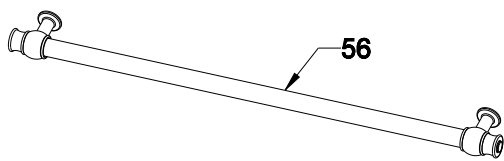

RUSTIK RISUS