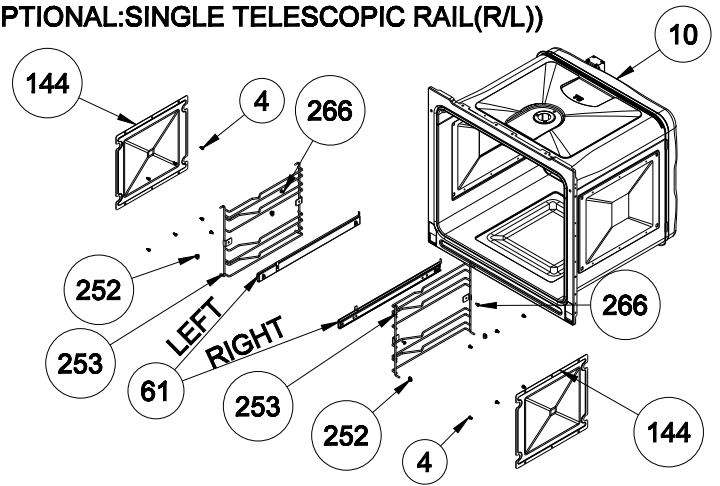

**75 LT CAVITY ASSEMBLY EXPLODED VIEW
(OPTIONAL)**

**SIDE LIGHTING CAVITY
(OPTIONAL)**

**WIRE SHELF CAVITY ASSEMBLY
WITH/ WITHOUT CATALYTIC PANEL
(OPTIONAL)**

**WIRE SHELF CAVITY ASSEMBLY
WITH/ WITHOUT CATALYTIC PANEL
(OPTIONAL: SINGLE TELESCOPIC RAIL(R/L))**

**CAVITY ASSEMBLY
WITH CATALYTIC PANEL
(OPTIONAL)**

**WIRE SHELF CAVITY ASSEMBLY
WITH/ WITHOUT CATALYTIC PANEL
(OPTIONAL: DOUBLE TELESCOPIC RAIL(R/L))**

**POSITION NUMBER : 585
WIRE SHELF (FULL EXTENSION)
OPTIONAL: DOUBLE TELESCOPIC RAIL(R/L)**