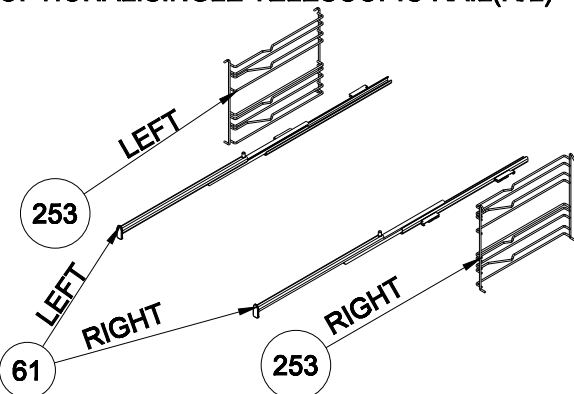

**75 LT CAVITY ASSEMBLY EXPLODED VIEW
(OPTIONAL)**

**SIDE LIGHTING CAVITY
(OPTIONAL)**

**WIRE SHELF CAVITY ASSEMBLY
WITH/ WITHOUT CATALYTIC PANEL
(OPTIONAL)**

**WIRE SHELF CAVITY ASSEMBLY
WITH/ WITHOUT CATALYTIC PANEL
(OPTIONAL: SINGLE TELESCOPIC RAIL(R/L))**

**CAVITY ASSEMBLY
WITH CATALYTIC PANEL
(OPTIONAL)**

**WIRE SHELF CAVITY ASSEMBLY
WITH/ WITHOUT CATALYTIC PANEL
(OPTIONAL: DOUBLE TELESCOPIC RAIL(R/L))**

**POSITION NUMBER : 585
WIRE SHELF (FULL EXTENSION)
OPTIONAL: DOUBLE TELESCOPIC RAIL(R/L)**

**POSITION NUMBER : 587
WIRE SHELF (SINGLE EXTENSION)
OPTIONAL: DOUBLE TELESCOPIC RAIL(R/L)**

**POSITION NUMBER : 586
WIRE SHELF (FULL EXTENSION)
OPTIONAL: SINGLE TELESCOPIC RAIL(R/L)**

**POSITION NUMBER : 588
WIRE SHELF (SINGLE EXTENSION)
OPTIONAL: SINGLE TELESCOPIC RAIL(R/L)**