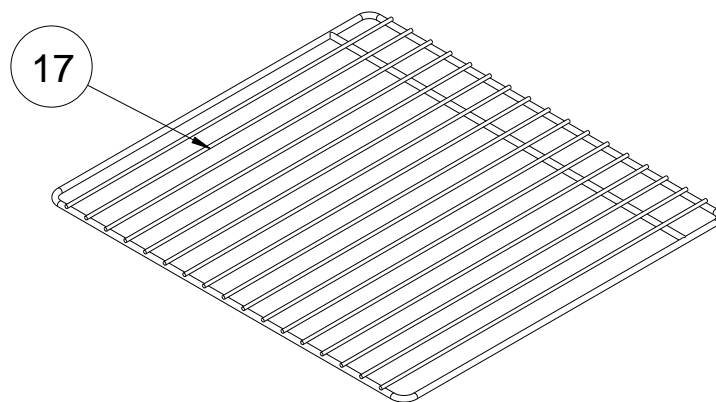

**POSITION NUMBER : 587
WIRE SHELF (SINGLE EXTENSION)
OPTIONAL: DOUBLE TELESCOPIC RAIL(R/L)**

**POSITION NUMBER : 586
WIRE SHELF (FULL EXTENSION)
OPTIONAL: SINGLE TELESCOPIC RAIL(R/L)**

**POSITION NUMBER : 588
WIRE SHELF (SINGLE EXTENSION)
OPTIONAL: SINGLE TELESCOPIC RAIL(R/L)**

TURNSPIT SKEWER

SHISH KEBAB ACCESSORY (OPTIONAL)

THERMIST BULB HOLDER/BRACKET

RING HEATING ELEMENT WITH FAN (OPTIONAL)

TURNSPIT(OPTIONAL)

MEAT PROBE GROUP

TRAYS & GRID (OPTIONAL)

W. TELESCOPIC RAIL