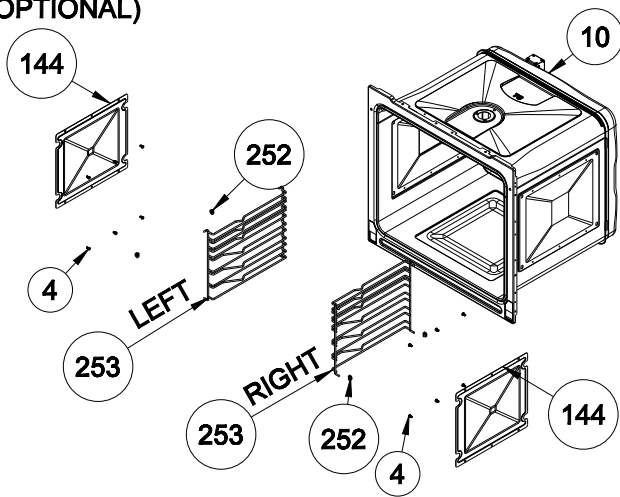

**75 LT CAVITY ASSEMBLY EXPLODED VIEW
(OPTIONAL)**

**SIDE LIGHTING CAVITY
(OPTIONAL)**

**WIRE SHELF CAVITY ASSEMBLY
WITH/ WITHOUT CATALYTIC PANEL
(OPTIONAL)**

**WIRE SHELF CAVITY ASSEMBLY
WITH/ WITHOUT CATALYTIC PANEL
(OPTIONAL: SINGLE TELESCOPIC RAIL(R/L))**

**CAVITY ASSEMBLY
WITH CATALYTIC PANEL
(OPTIONAL)**

**WIRE SHELF CAVITY ASSEMBLY
WITH/ WITHOUT CATALYTIC PANEL
(OPTIONAL: DOUBLE TELESCOPIC RAIL(R/L))**

**POSITION NUMBER : 585
WIRE SHELF (FULL EXTENSION)
OPTIONAL: DOUBLE TELESCOPIC RAIL(R/L)**

**POSITION NUMBER : 587
WIRE SHELF (SINGLE EXTENSION)
OPTIONAL: DOUBLE TELESCOPIC RAIL(R/L)**

**POSITION NUMBER : 586
WIRE SHELF (FULL EXTENSION)
OPTIONAL: SINGLE TELESCOPIC RAIL(R/L)**

**POSITION NUMBER : 588
WIRE SHELF (SINGLE EXTENSION)
OPTIONAL: SINGLE TELESCOPIC RAIL(R/L)**