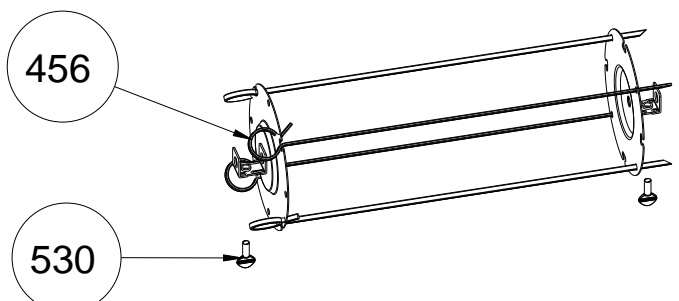

SHISH KEBAB ACCESSORY (OPTIONAL)