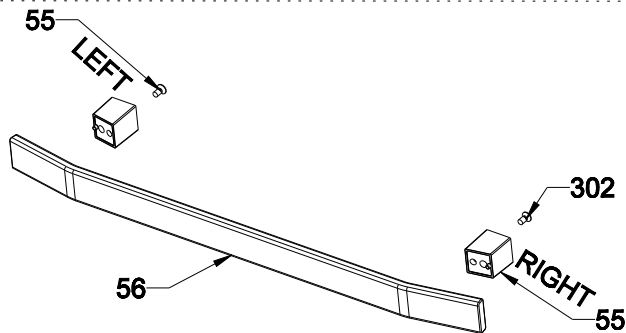

3D QUADRANGLE