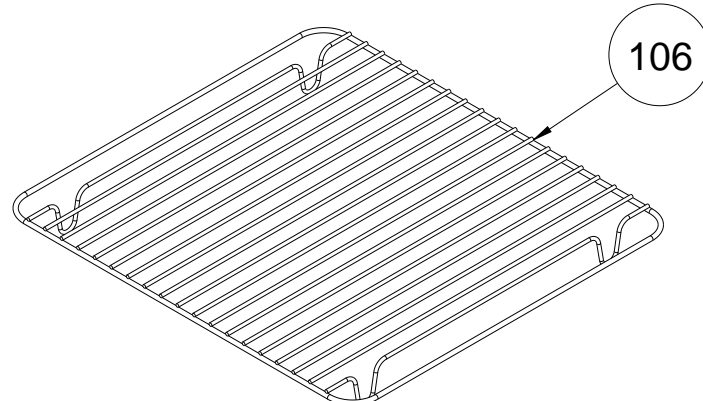

DEEP TRAY GRID (OPTIONAL)