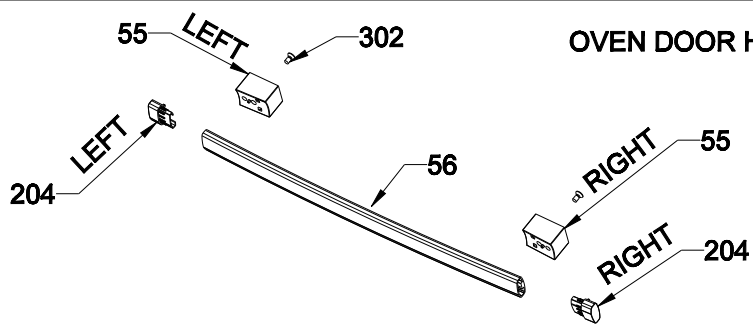

POSITION NUMBER:377

432,547 is for Third Glass Full Glass Versions
262,67 is for Removable Glass Versions

HANDLE BODY WITH
HANDLE BRACKET (OPTIONAL)

OVEN DOOR ASSEMBLY SPARE PART LIST	
POSITION NUMBER	PART NAME
50	INNER GLASS ASSEMBLY
51	SCREW (YSB, M5*12, BLACK)
54	OUTER GLASS ASSMBLY
55	BRACKET WITH HANDLE CAP
56	HANDLE BODY
67	FG GLASS SPRING CONTACT SCREW
173	SCREW (YHB,3.9*13,BLACK)
204	HANDLE TAP
211	HANDLE ASSEMBLY GASKET
237	FULL GLASS OVEN DOOR TOP COVER
262	FG GLASS SPRING
302	HANDLE BRACKET WITH CAP CONTACT SCREW
329	WASHER
377	PROFILE OVEN DOOR ASSEMBLY
432	75L BUILT-IN FIG DOOR MIDDLE GLASS
547	FG SILICON RING
548	NEW PLASTIC HINGE SLOT (LEFT / RIGHT)
594	NEW PLASTIC HINGE SLOT CONTACT SCREW
613	PROFILE EXTENSION (75L,BUILT-IN,BLACK)
<p>The exploded views given in this document are generic. They include all possible versions of product. For specific part codes,please refer to the bom list of regarding model.</p>	

OVEN DOOR HANDLES (OPTIONAL)

CURVED QUADRANGLE

ARC QUADRANGLE

3D QUADRANGLE

FLAT SLICE

FLAT QUADRANGLE

ELLIPSE ARC

D PROFILE ARC, ELECTROLUX