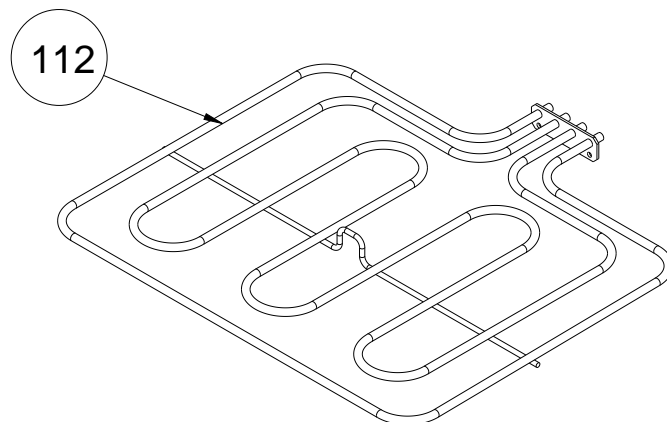

TOP AND GRILL HEATING ELEMENT (OPTIONAL)