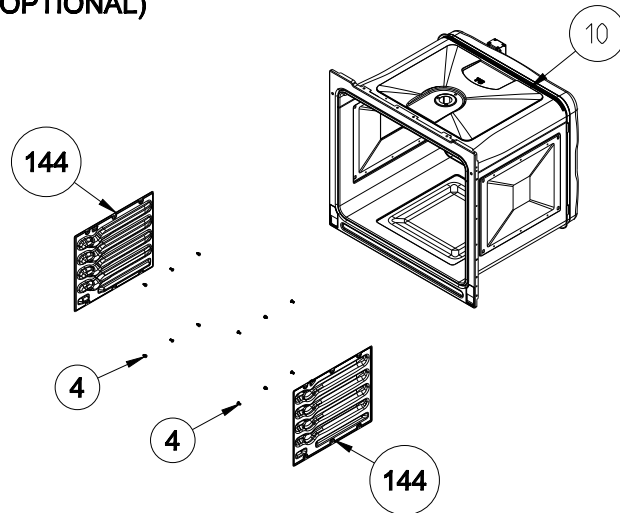

**75 LT CAVITY ASSEMBLY EXPLODED VIEW
(OPTIONAL)**

**SIDE LIGHTING CAVITY
(OPTIONAL)**

**WIRE SHELF CAVITY ASSEMBLY
WITH/ WITHOUT CATALYTIC PANEL
(OPTIONAL)**

**WIRE SHELF CAVITY ASSEMBLY
WITH/ WITHOUT CATALYTIC PANEL
(OPTIONAL: SINGLE TELESCOPIC RAIL(R/L))**

**CAVITY ASSEMBLY
WITH CATALYTIC PANEL
(OPTIONAL)**

**WIRE SHELF CAVITY ASSEMBLY
WITH/ WITHOUT CATALYTIC PANEL
(OPTIONAL: DOUBLE TELESCOPIC RAIL(R/L))**

**POSITION NUMBER : 585
WIRE SHELF (FULL EXTENSION)
OPTIONAL: DOUBLE TELESCOPIC RAIL(R/L)**