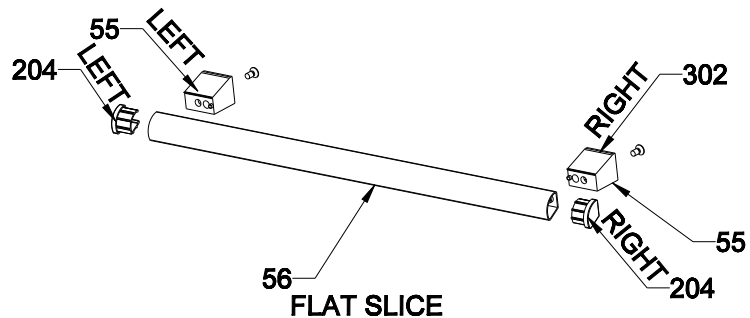

POSITION NUMBER:377

432,547 is for Third Glass Full Glass Versions
262,67 is for Removable Glass Versions

HANDLE BODY WITH
HANDLE BRACKET (OPTIONAL)

OVEN DOOR ASSEMBLY SPARE PART LIST	
POSITION NUMBER	PART NAME
50	INNER GLASS ASSEMBLY
51	SCREW (YSB, M5*12, BLACK)
54	OUTER GLASS ASSMBLY
55	BRACKET WITH HANDLE CAP
56	HANDLE BODY
67	FG GLASS SPRING CONTACT SCREW
173	SCREW (YHB,3.9*13,BLACK)
204	HANDLE TAP
211	HANDLE ASSEMBLY GASKET
237	FULL GLASS OVEN DOOR TOP COVER
262	FG GLASS SPRING
302	HANDLE BRACKET WITH CAP CONTACT SCREW
329	WASHER
377	PROFILE OVEN DOOR ASSEMBLY
432	75L BUILT-IN FIG DOOR MIDDLE GLASS
547	FG SILICON RING
548	NEW PLASTIC HINGE SLOT (LEFT / RIGHT)
594	NEW PLASTIC HINGE SLOT CONTACT SCREW
613	PROFILE EXTENSION (75L,BUILT-IN,BLACK)
<p>The exploded views given in this document are generic. They include all possible versions of product. For specific part codes,please refer to the bom list of regarding model.</p>	

OVEN DOOR HANDLES (OPTIONAL)

CURVED QUADRANGLE

ARC QUADRANGLE

3D QUADRANGLE

FLAT SLICE

FLAT QUADRANGLE

ELLIPSE ARC

D PROFILE ARC, ELECTROLUX