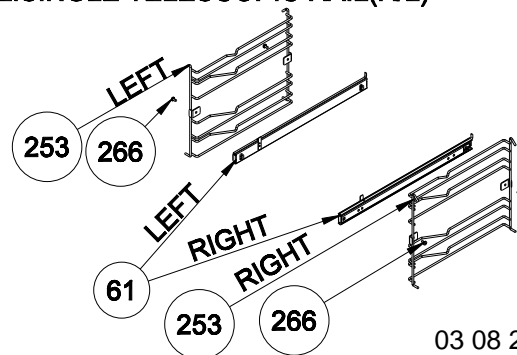

**75 LT CAVITY ASSEMBLY EXPLODED VIEW
(OPTIONAL)**

**SIDE LIGHTING CAVITY
(OPTIONAL)**

**WIRE SHELF CAVITY ASSEMBLY
WITH/ WITHOUT CATALYTIC PANEL
(OPTIONAL)**

**WIRE SHELF CAVITY ASSEMBLY
WITH/ WITHOUT CATALYTIC PANEL
(OPTIONAL: SINGLE TELESCOPIC RAIL(R/L))**

**CAVITY ASSEMBLY
WITH CATALYTIC PANEL
(OPTIONAL)**

**WIRE SHELF CAVITY ASSEMBLY
WITH/ WITHOUT CATALYTIC PANEL
(OPTIONAL: DOUBLE TELESCOPIC RAIL(R/L))**

**POSITION NUMBER : 585
WIRE SHELF (FULL EXTENSION)
OPTIONAL: DOUBLE TELESCOPIC RAIL(R/L)**

**POSITION NUMBER : 587
WIRE SHELF (SINGLE EXTENSION)
OPTIONAL: DOUBLE TELESCOPIC RAIL(R/L)**

**POSITION NUMBER : 586
WIRE SHELF (FULL EXTENSION)
OPTIONAL: SINGLE TELESCOPIC RAIL(R/L)**

**POSITION NUMBER : 588
WIRE SHELF (SINGLE EXTENSION)
OPTIONAL: SINGLE TELESCOPIC RAIL(R/L)**