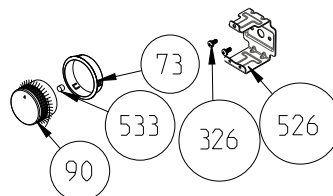

POP-IN
POP-OUT KNOB
(OPTIONAL)

FULL TOUCH GLASS CONTROL PANEL
ASSEMBLY (OPTIONAL)

CONTROL PANEL ASSEMBLY SPARE PART LIST

POSITION NUMBER	PART NAME
4	SCREW (KNURLED 3,9X9,5)
70	INNER PANEL
72	FRONT PANEL GROUP (GLASS / METAL
73	KNOB RING
74	KNOB SPRING
77	SIGNAL LAMP LENS
79	SIGNAL LAMP BODY
80	SCREW KNURLED (M4X6)
81	FUNCTION SELECTOR SWITCH
82	CAPILLARY THERMOSTAT
90	KNOB-ELECTRICAL
113	TIMER (MECHANIC / DIGITAL / ANALOG)
122	DIGITAL TIMER LENS (BULD-IN / FS)
137	TIMER BUTTON
161	ENCODER POWER SWITCH WITH 10 DEGREES
197	INNER PANEL SIDE PLASTIC PART (LEFT / RIGHT)
216	TOUCH CONTROL UNIT
326	SCREW (KNURLED M4X8)
507	VISIO CONTROL WITH TOUCH INTERFACE
526	POP IN ASSEMBLY BRACKET (BUILT-IN)
533	KNOB FEED GASKET
592	VSTL FRN ANKRT 09/19/50/51 FR10 GROUP
599	TFT MODUL SCREW
600	VSTL LCD KNOB WIFI FR15 23103296
601	TFT DISPLAY HOLDER
602	TFT MODUL SPRING
603	VSTL LCD FR15 GROUP

The exploded views in given in this document are generic.They include all possible versions of product. For specific part codes,please refer to the bom list regarding model.