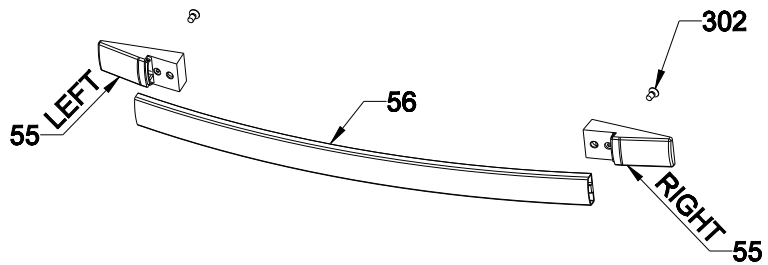

POSITION NUMBER:377

432,547 is for Third Glass Full Glass Versions
262,67 is for Removable Glass Versions

HANDLE BODY WITH
HANDLE BRACKET (OPTIONAL)

OVEN DOOR ASSEMBLY SPARE PART LIST	
POSITION NUMBER	PART NAME
50	INNER GLASS ASSEMBLY
51	SCREW (YSB, M5*12, BLACK)
54	OUTER GLASS ASSMBLY
55	BRACKET WITH HANDLE CAP
56	HANDLE BODY
67	FG GLASS SPRING CONTACT SCREW
173	SCREW (YHB,3.9*13,BLACK)
204	HANDLE TAP
211	HANDLE ASSEMBLY GASKET
237	FULL GLASS OVEN DOOR TOP COVER
262	FG GLASS SPRING
302	HANDLE BRACKET WITH CAP CONTACT SCREW
329	WASHER
377	PROFILE OVEN DOOR ASSEMBLY
432	75L BUILT-IN FIG DOOR MIDDLE GLASS
547	FG SILICON RING
548	NEW PLASTIC HINGE SLOT (LEFT / RIGHT)
594	NEW PLASTIC HINGE SLOT CONTACT SCREW
613	PROFILE EXTENSION (75L,BUILT-IN,BLACK)
<p>The exploded views given in this document are generic. They include all possible versions of product. For specific part codes,please refer to the bom list of regarding model.</p>	

OVEN DOOR HANDLES (OPTIONAL)

CURVED QUADRANGLE

ARC QUADRANGLE

3D QUADRANGLE

FLAT SLICE

FLAT QUADRANGLE

ELLIPSE ARC

D PROFILE ARC, ELECTROLUX