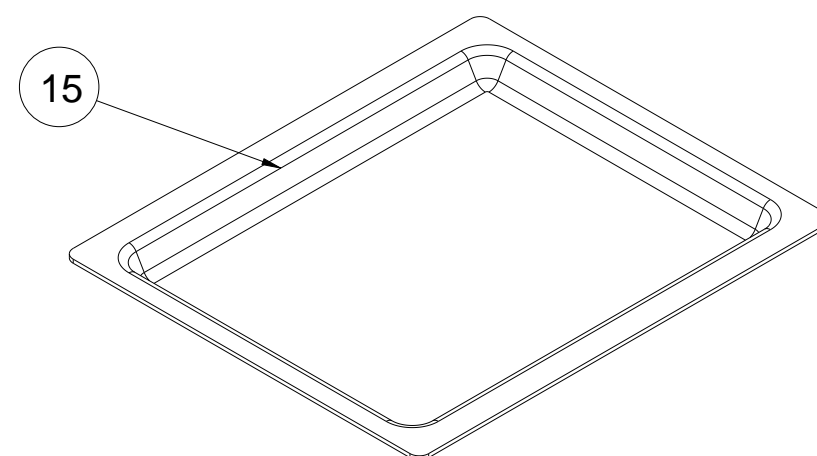

GLASS TRAY (OPTIONAL)