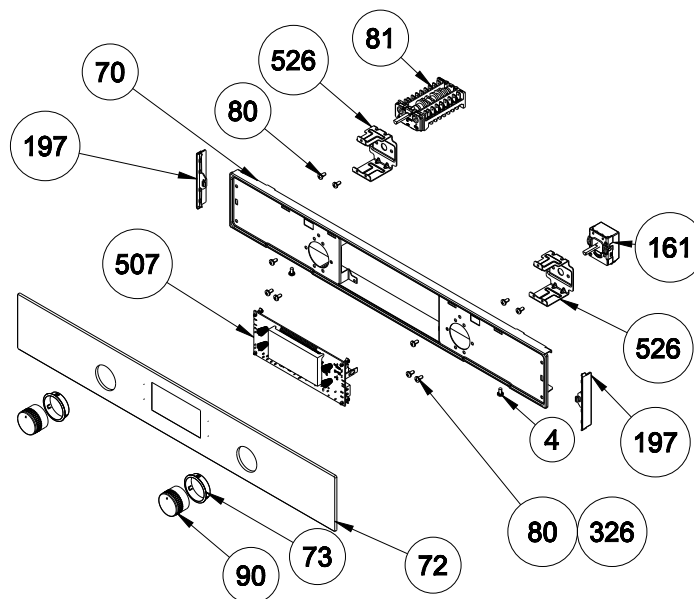

VISIO TOUCH GLASS CONTROL PANEL ASSEMBLY (OPTIONAL)