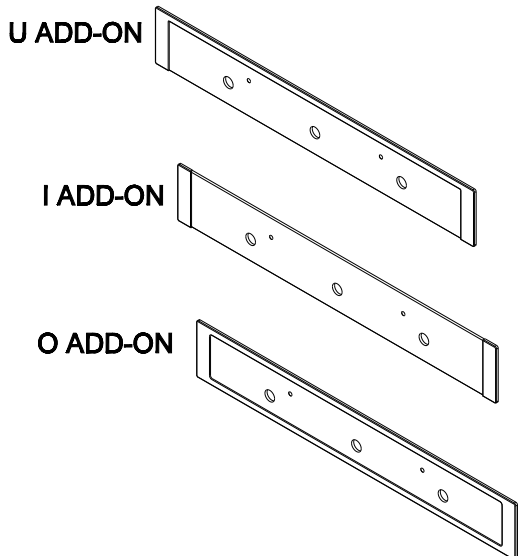

METAL CONTROL PANEL WITH MECHANIC TIMER ASSEMBLY (OPTIONAL)

METAL CONTROL PANEL WITH DIGITAL TIMER ASSEMBLY (OPTIONAL)

LCD SMART GLASS CONTROL PANEL ASSEMBLY (OPTIONAL)

VISIO TOUCH GLASS CONTROL PANEL ASSEMBLY (OPTIONAL)

GLASS CONTROL PANEL WITH INOX ADD-ON (OPTIONAL)

VISIO DISPLAY CONTROL PANEL ASSEMBLY (OPTIONAL)

POP-IN
POP-OUT KNOB
(OPTIONAL)

FULL TOUCH GLASS CONTROL PANEL
ASSEMBLY (OPTIONAL)

CONTROL PANEL ASSEMBLY SPARE PART LIST