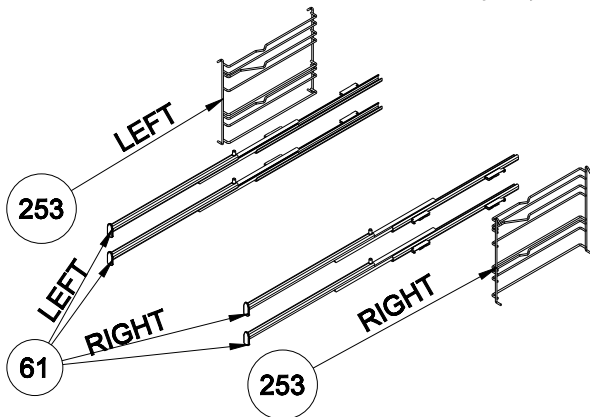

**75 LT CAVITY ASSEMBLY EXPLODED VIEW
(OPTIONAL)**

**SIDE LIGHTING CAVITY
(OPTIONAL)**

**WIRE SHELF CAVITY ASSEMBLY
WITH/ WITHOUT CATALYTIC PANEL
(OPTIONAL)**

**WIRE SHELF CAVITY ASSEMBLY
WITH/ WITHOUT CATALYTIC PANEL
(OPTIONAL: SINGLE TELESCOPIC RAIL(R/L))**

**CAVITY ASSEMBLY
WITH CATALYTIC PANEL
(OPTIONAL)**

**WIRE SHELF CAVITY ASSEMBLY
WITH/ WITHOUT CATALYTIC PANEL
(OPTIONAL: DOUBLE TELESCOPIC RAIL(R/L))**

**POSITION NUMBER : 585
WIRE SHELF (FULL EXTENSION)
OPTIONAL: DOUBLE TELESCOPIC RAIL(R/L)**

**POSITION NUMBER : 587
WIRE SHELF (SINGLE EXTENSION)
OPTIONAL: DOUBLE TELESCOPIC RAIL(R/L)**

**POSITION NUMBER : 586
WIRE SHELF (FULL EXTENSION)
OPTIONAL: SINGLE TELESCOPIC RAIL(R/L)**

**POSITION NUMBER : 588
WIRE SHELF (SINGLE EXTENSION)
OPTIONAL: SINGLE TELESCOPIC RAIL(R/L)**