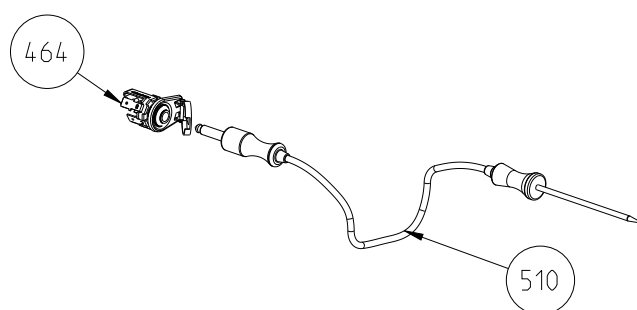

**POSITION NUMBER : 587
WIRE SHELF (SINGLE EXTENSION)
OPTIONAL: DOUBLE TELESCOPIC RAIL(R/L)**

**POSITION NUMBER : 586
WIRE SHELF (FULL EXTENSION)
OPTIONAL: SINGLE TELESCOPIC RAIL(R/L)**

**POSITION NUMBER : 588
WIRE SHELF (SINGLE EXTENSION)
OPTIONAL: SINGLE TELESCOPIC RAIL(R/L)**

TURNSPIT SKEWER

SHISH KEBAB ACCESSORY (OPTIONAL)

THERMIST BULB HOLDER/BRACKET

RING HEATING ELEMENT WITH FAN (OPTIONAL)

TURNSPIT(OPTIONAL)

MEAT PROBE GROUP

TRAYS & GRID (OPTIONAL)

W. TELESCOPIC RAIL