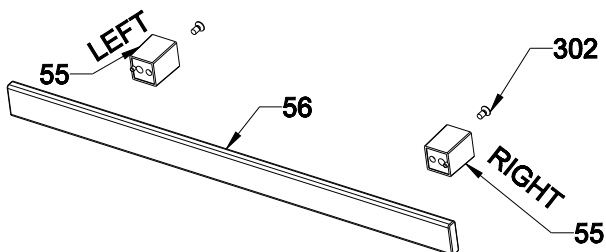

POSITION NUMBER:377

432,547 is for Third Glass Full Glass Versions
262,67 is for Removable Glass Versions

HANDLE BODY WITH
HANDLE BRACKET (OPTIONAL)

OVEN DOOR ASSEMBLY SPARE PART LIST	
POSITION NUMBER	PART NAME
50	INNER GLASS ASSEMBLY
51	SCREW (YSB, M5*12, BLACK)
54	OUTER GLASS ASSMBLY
55	BRACKET WITH HANDLE CAP
56	HANDLE BODY
67	FG GLASS SPRING CONTACT SCREW
173	SCREW (YHB,3.9*13,BLACK)
204	HANDLE TAP
211	HANDLE ASSEMBLY GASKET
237	FULL GLASS OVEN DOOR TOP COVER
262	FG GLASS SPRING
302	HANDLE BRACKET WITH CAP CONTACT SCREW
329	WASHER
377	PROFILE OVEN DOOR ASSEMBLY
432	75L BUILT-IN FIG DOOR MIDDLE GLASS
547	FG SILICON RING
548	NEW PLASTIC HINGE SLOT (LEFT / RIGHT)
594	NEW PLASTIC HINGE SLOT CONTACT SCREW
613	PROFILE EXTENSION (75L,BUILT-IN,BLACK)
<p>The exploded views given in this document are generic. They include all possible versions of product. For specific part codes,please refer to the bom list of regarding model.</p>	

OVEN DOOR HANDLES (OPTIONAL)

CURVED QUADRANGLE

ARC QUADRANGLE

3D QUADRANGLE

FLAT SLICE

FLAT QUADRANGLE

ELLIPSE ARC

D PROFILE ARC, ELECTROLUX