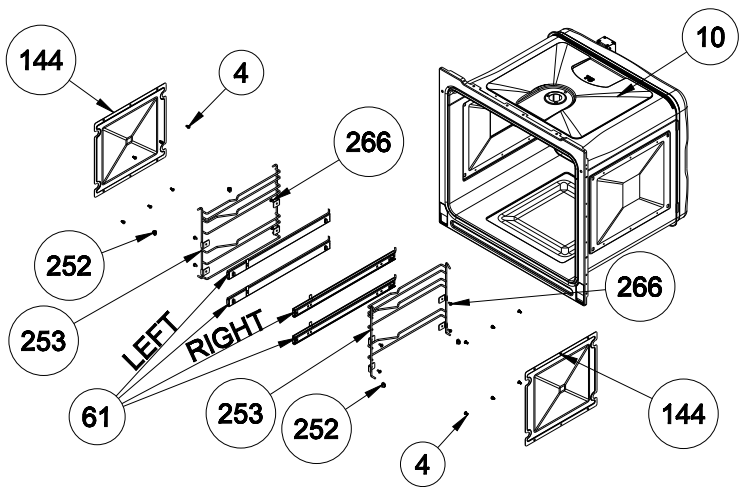

**75 LT CAVITY ASSEMBLY EXPLODED VIEW
(OPTIONAL)**

**SIDE LIGHTING CAVITY
(OPTIONAL)**

**WIRE SHELF CAVITY ASSEMBLY
WITH/ WITHOUT CATALYTIC PANEL
(OPTIONAL)**

**WIRE SHELF CAVITY ASSEMBLY
WITH/ WITHOUT CATALYTIC PANEL
(OPTIONAL: SINGLE TELESCOPIC RAIL(R/L))**

**CAVITY ASSEMBLY
WITH CATALYTIC PANEL
(OPTIONAL)**

**WIRE SHELF CAVITY ASSEMBLY
WITH/ WITHOUT CATALYTIC PANEL
(OPTIONAL: DOUBLE TELESCOPIC RAIL(R/L))**

**POSITION NUMBER : 585
WIRE SHELF (FULL EXTENSION)
OPTIONAL: DOUBLE TELESCOPIC RAIL(R/L)**

**POSITION NUMBER : 587
WIRE SHELF (SINGLE EXTENSION)
OPTIONAL: DOUBLE TELESCOPIC RAIL(R/L)**

**POSITION NUMBER : 586
WIRE SHELF (FULL EXTENSION)
OPTIONAL: SINGLE TELESCOPIC RAIL(R/L)**

**POSITION NUMBER : 588
WIRE SHELF (SINGLE EXTENSION)
OPTIONAL: SINGLE TELESCOPIC RAIL(R/L)**