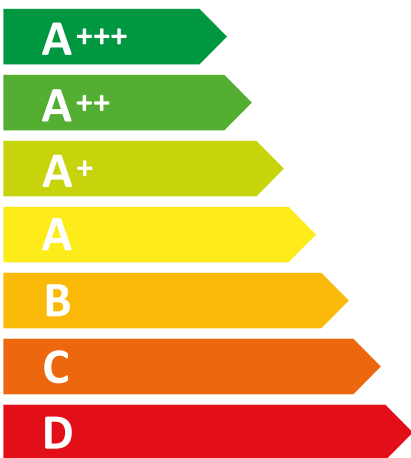

ENERG

енергия · ενεργεια

Y

IJA

IE

IA

WHIRLPOOL

WCN 65 FLK

67
kWh/annum

Icon of a water tap with three droplets. Below it, the text 'ABCD **E**FG' indicates the water consumption class.

Icon of a light bulb. Below it, the text 'ABC **D** EFG' indicates the lighting class.

Icon of a water tap with a cross-hatched stop and three droplets. Below it, the text 'ABC **D** EFG' indicates the water leakage class.

Icon of a speaker with sound waves. Below it, the text '**71** dB' indicates the sound power level.